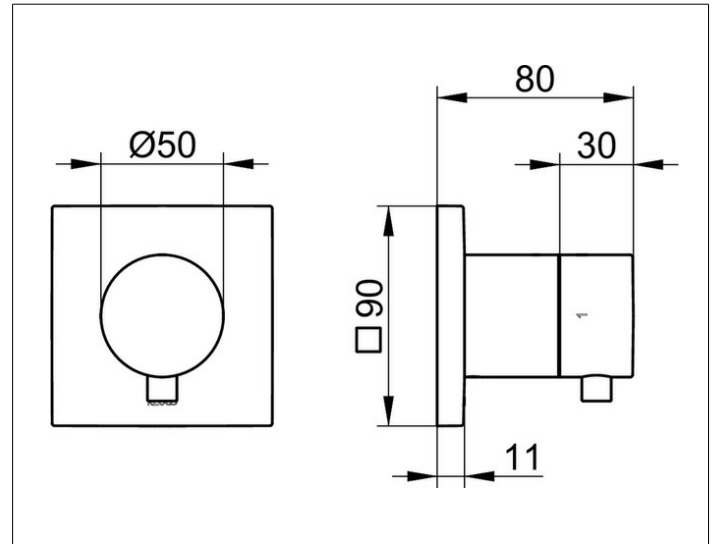

IXMO

59557371002 2-way stop and diverter valve DN 15

PRODUCT

DRAWING

PRODUCT ATTRIBUTES

Set complete with:
 handle, casing, rosette (square) and stop and diverter valve
 suitable for rough part no. 59556 000070