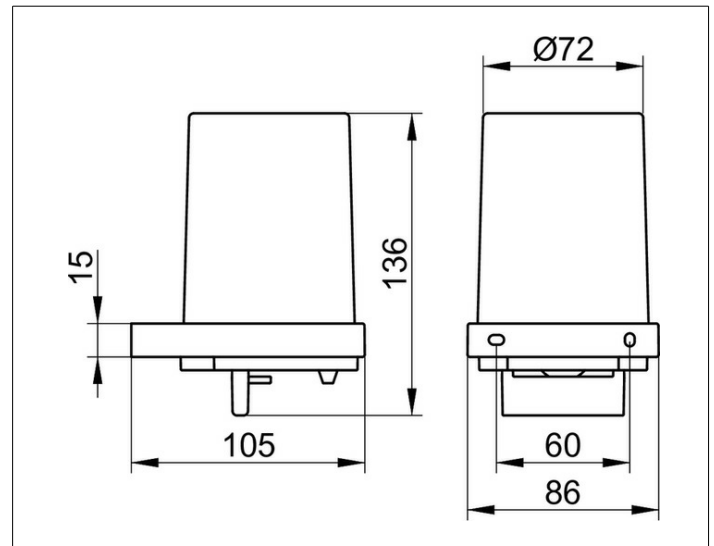

Edition 11

11152019000 Lotion dispenser

PRODUCT

DRAWING

PRODUCT ATTRIBUTES

crystal glass matt, complete with holder and pump
for liquid soap
Capacity: approx. 180 ml
Dosage: approx. 0,5ml/stroke

SURFACE

chrome-plated

SPECIFICATIONS

KEUCO EDITION 11 111520190000 lotion dispenser
complete with holder and pump
Chromed holder for lotion dispenser, frosted crystal glass, clean and clear-cut design into geometric shapes, easy to clean, for liquid soap
Holder with tumbler - frosted crystal glass Item no. 111520090000
Capacity 180 ml, dose 0.5 ml / stroke
Height 137 mm, width 86 mm, 105 mm,
Comes with corrosion resistant mounting hardware