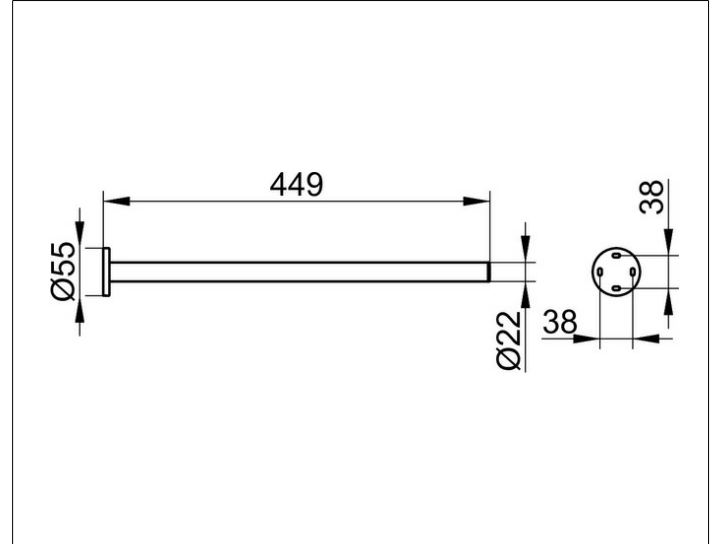

**Plan**  
**14920170000 Towel holder**

**PRODUCT**

**DRAWING**

**PRODUCT ATTRIBUTES**

fixed

**SURFACE**

aluminium silver anodized/chrome-plated

**DIMENSION**

450 mm

**NOTE**

**SPECIFICATIONS**

KEUCO PLAN Towel holder, one arm, 14920170000  
 Towel holder made of aluminium silver anodized, one arm,  
 in an aesthetic, functional design,  
 round tube, with flat end plug,  
 one fixed round holding arm, antistatic,  
 easy to clean,  
 projection 450 mm, diameter 22 mm,  
 disc diameter 55 mm, rosette thickness 7 mm,  
 the towel holder is mounted concealed