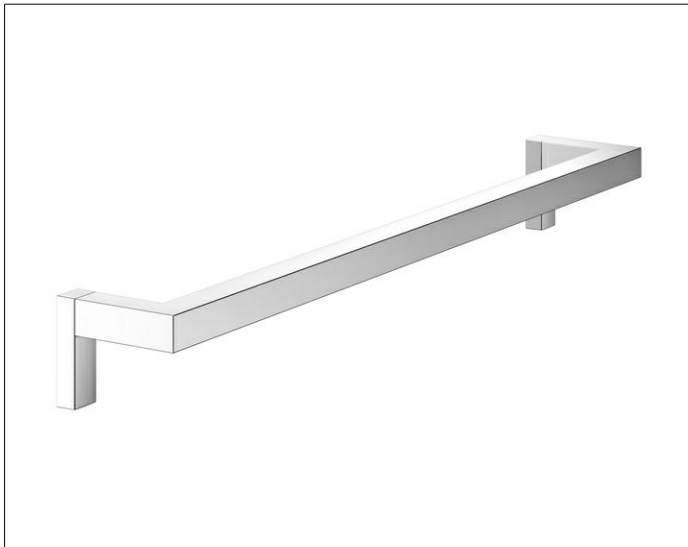

**Edition 90 Square**  
**19101010600 Towel rail**

**PRODUCT**

**DRAWING**

**SURFACE**

chrome-plated

**DIMENSION**

560 mm

**SPECIFICATIONS**

KEUCO EDITION 90 SQUARE - Towel rail 560 mm - 19101010600  
 Accessories for the modern bathroom design  
 Filigree design - The square - a strong form - Refines the bathroom

Width /  $\varnothing$  : 560 mm - Height: 60 mm - Dimension: 76 mm  
 Axis  
 dimension: 540 mm  
 Material: Metal  
 Surface: chrome