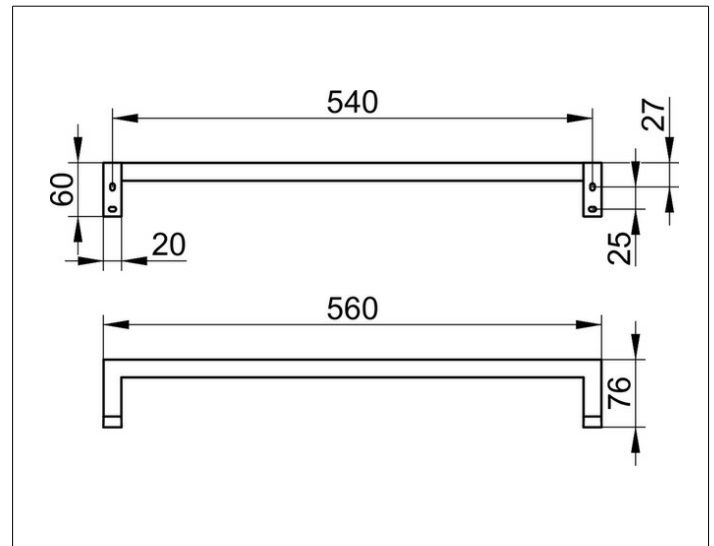

**Edition 90 Square**  
**19101010600 Towel rail**

**PRODUCT**

**DRAWING**

**SURFACE**

chrome-plated

**DIMENSION**

560 mm

**SPECIFICATIONS**

KEUCO EDITION 90 SQUARE - Towel rail 560 mm - 19101010600  
 Accessories for the modern bathroom design  
 Filigree design - The square - a strong form - Refines the bathroom

Width /  $\varnothing$  : 560 mm - Height: 60 mm - Dimension: 76 mm  
 Axis  
 dimension: 540 mm  
 Material: Metal  
 Surface: chrome

The product is screwed on - concealed fastening - including corrosion-free fastening material

Articlenumber: 19101010600