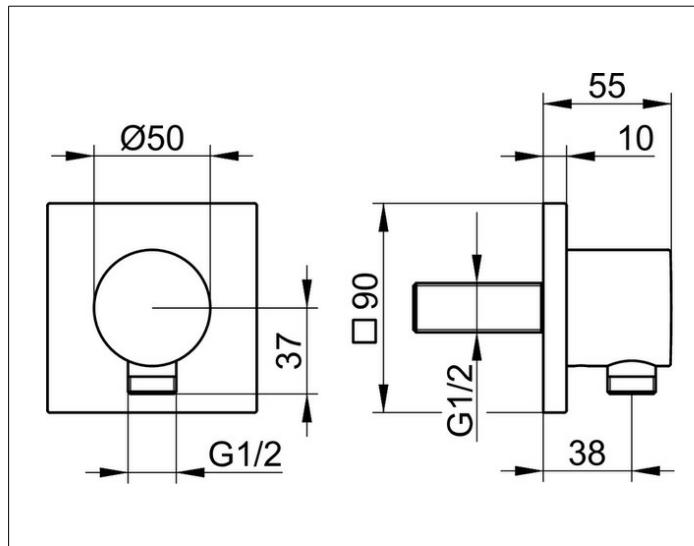

IXMO

59547010002 Wall outlet for shower hose DN 15

PRODUCT

DRAWING

PRODUCT ATTRIBUTES

with square decorative disc
inherently safe against backflow

SURFACE

chrome-plated

SPECIFICATIONS

KEUCO IXMO wall outlet for shower hose DN15, 59547010002
chrome-plated wall outlet for shower hose
with square rosette, freely positionable,
with backflow preventer,
rosette 90 x 90 mm, 10 mm thick,
hose connection G 1/2 inch, total depth 55 mm