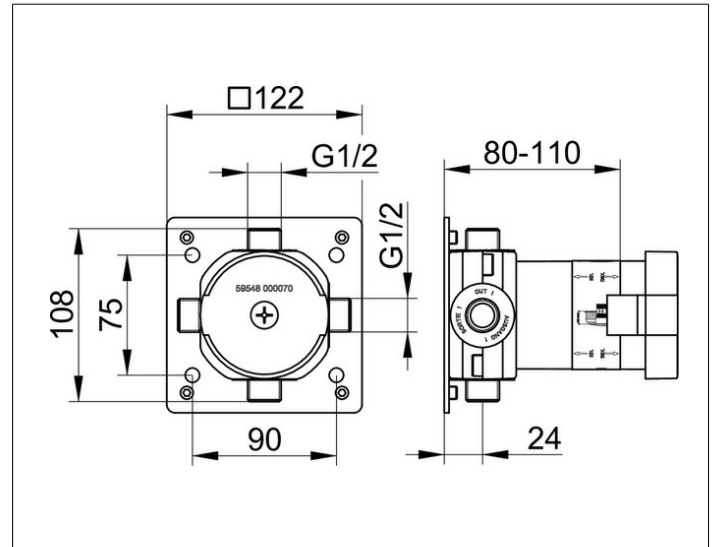

IXMO

5954800070 Installation unit for 3-way diverter valve DN 15

PRODUCT

DRAWING

PRODUCT ATTRIBUTES

Rough part for recessed installation
installation depth 80 - 110 mm

SPECIFICATIONS

KEUCO IXMO installation unit
for 3-way diverter valve DN 15, 5954800070
sound-insulated rough part made of low-dezincifying brass
for recessed installation,
freely positionable, installation depth 80 mm – 110 mm,
base plate with adjusting screws
for optimal positioning,
Connection G 1/2 inch with colour marking,
Note: Suitable for article no:
59548010001
59548010002