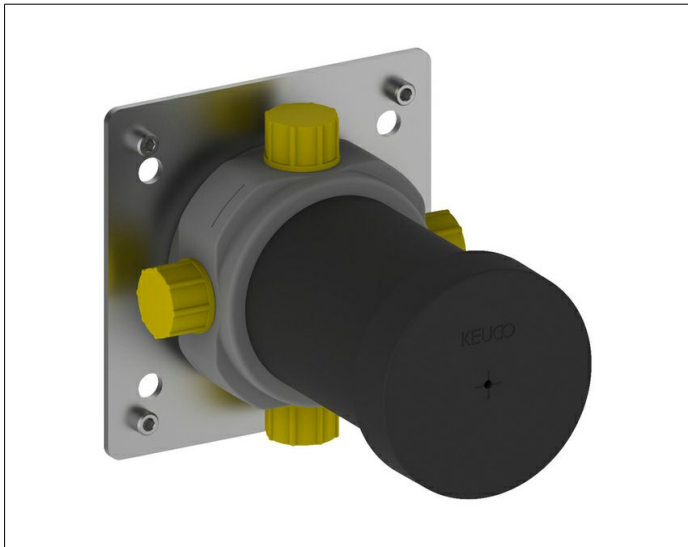

IXMO

5954800070 Installation unit for 3-way diverter valve DN 15

PRODUCT

DRAWING

PRODUCT ATTRIBUTES

Rough part for recessed installation
installation depth 80 - 110 mm

SPECIFICATIONS

KEUCO IXMO installation unit
for 3-way diverter valve DN 15, 5954800070
sound-insulated rough part made of low-dezincifying brass
for recessed installation,
freely positionable, installation depth 80 mm – 110 mm,
base plate with adjusting screws
for optimal positioning,
Connection G 1/2 inch with colour marking,
Note: Suitable for article no:
59548010001
59548010002