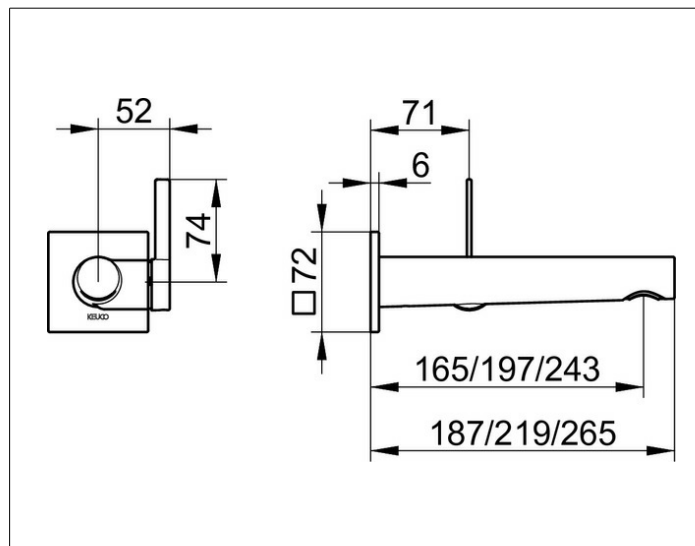

IXMO

59516011102 Single lever basin mixer

PRODUCT

DRAWING

PRODUCT ATTRIBUTES

concealed, DN 15, with square decorative disc,
mixing cartridge with ceramic sealing gaskets
aerator SLIM SSR M 24x1, adjustable,
flow rate limited to 7,6 l/min.
in combination with rough part 59916 000075

SURFACE

chrome-plated

DIMENSION

Ausladung 197 mm/IXMO Pure

SPECIFICATIONS

KEUCO IXMO Single lever basin mixer 59516011102
highgloss chrome-plated single lever basin mixer,
made of low-dezincification brass,
concealed, with square decorative disc,
high-quality cartridge with ceramic discs
metal actuator,
disc 72 x 72 mm, thickness 6 mm,
outlet diameter 36 mm,
rough part diameter 88 mm (incl. lever unit),
total projection 219 mm, water leakage at 197 mm,
aerator SLIM SSR M 24x1, flow angle adjustable +/-8°
flow rate limited to 7,6 l/min.

Note:

Suitable rough part 59916000075