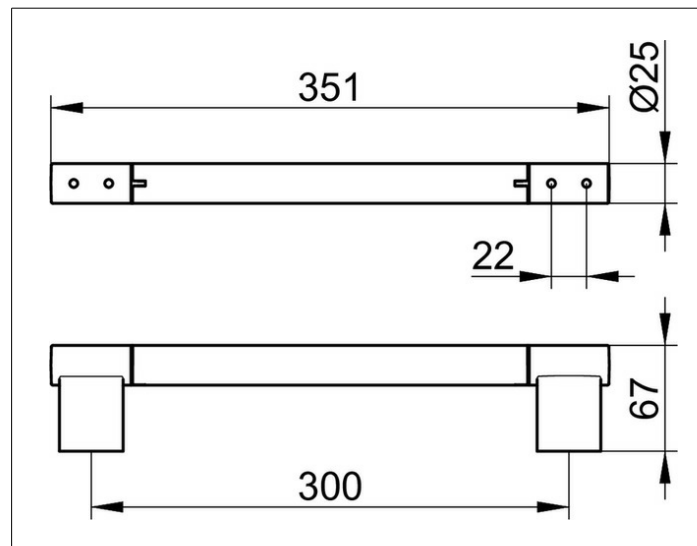

Plan
14907370000 Grab bar

PRODUCT

DRAWING

SURFACE

black matt

DIMENSION

300 mm

SPECIFICATIONS

KEUCO COLLECTION PLAN - Grab bar 350mm - 14907370000

Powerful accents

Elegant and extravagant design - Attractive and resilient - Type tested (Baumuster geprüft) - Maximum load: 115 kg

Width / \varnothing : 351 mm - Height: 25 mm - Depth: 67 mm

Axis dimension : 300 mm

Material: Metal

Surface: black matt

The product is screwed on - Concealed fastening - Including corrosion-free fastening material

Articlenumber: 14907370000