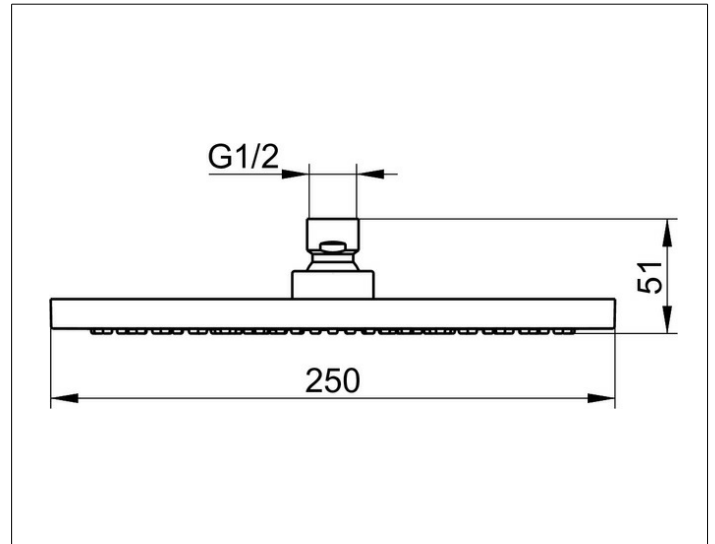

Shower and shower accessories
59886050201 Head shower

PRODUCT

DRAWING

PRODUCT ATTRIBUTES

round, restricted flow rate 15 l/min.

SURFACE

brushed nickel

DIMENSION

250 mm