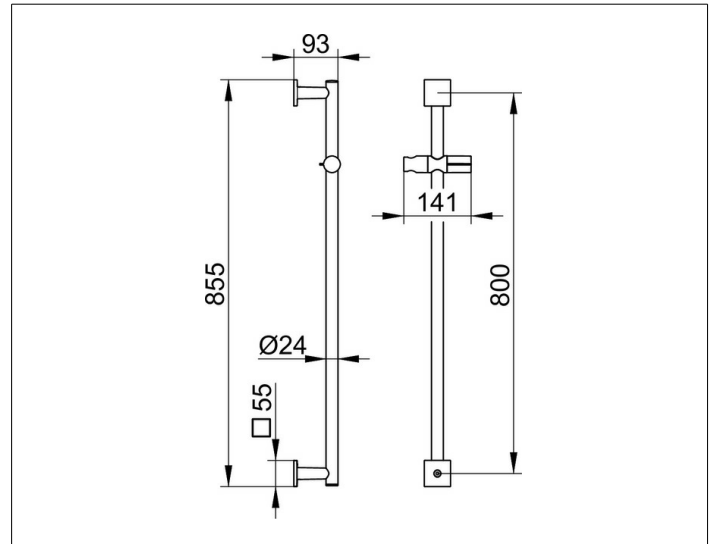

**IXMO**

**59585370902 Hand shower sliding rail**

**PRODUCT**

**DRAWING**

**PRODUCT ATTRIBUTES**

consisting of:  
 - rail 855 mm (rosettes square) and hand-shower bracket,  
 height adjustable with handle, adjustable tilt angle,  
 mountable on the right or left side  
 - spacer disc (5 mm)

**SURFACE**

black matt

**DIMENSION**

855 mm