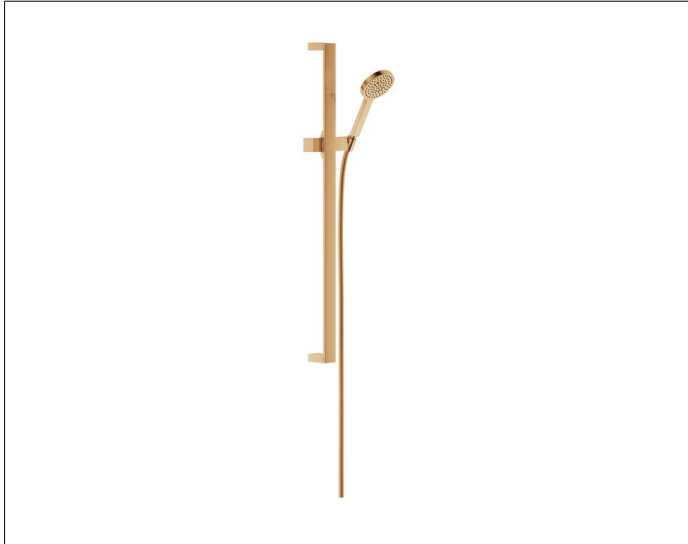

Edition 11

51187030000 Shower set

PRODUCT

DRAWING

PRODUCT ATTRIBUTES

consisting of:

- rail 900 mm and hand-shower bracket height adjustable with handle, with adjustable tilt angle, mountable on the right or left side
- spacer disc (5 mm)
- hand shower with normal jet
- shower hose, 1600 mm

SURFACE

brushed bronze

DIMENSION

900 mm