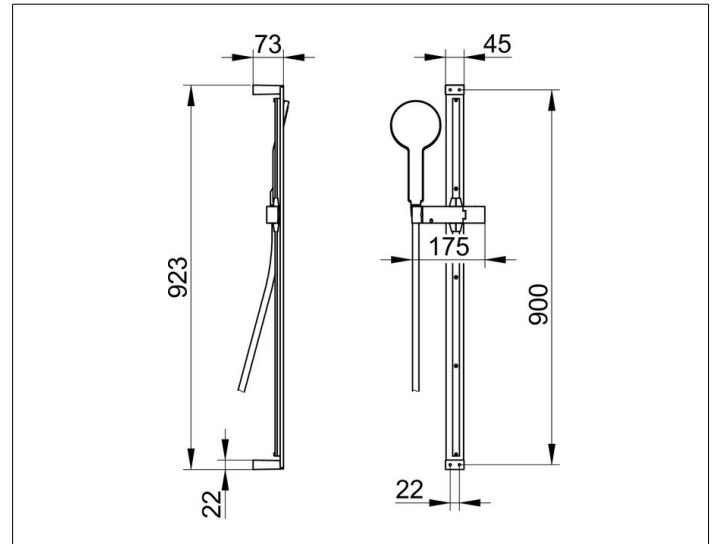

Edition 11

51187030000 Shower set

PRODUCT

DRAWING

PRODUCT ATTRIBUTES

consisting of:

- rail 900 mm and hand-shower bracket height adjustable with handle, with adjustable tilt angle, mountable on the right or left side
- spacer disc (5 mm)
- hand shower with normal jet
- shower hose, 1600 mm

SURFACE

brushed bronze

DIMENSION

900 mm