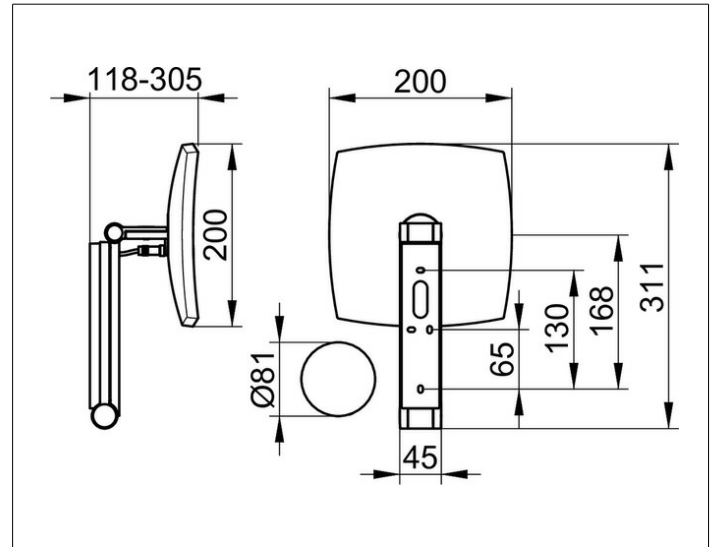

Cosmetic mirrors

17613179002 Cosmetic mirror

PRODUCT

DRAWING

PRODUCT ATTRIBUTES

illuminated, 5-stage adjustable light colour from 2700 kelvin (warm white) to 6500 kelvin (daylight), glass control panel, in-wall cable layout, on pivoted rail adjustable in three dimensions, one-sided mirror, magnification factor x 5

Operation:

Glass control panel with capacitive touch sensor and LED display

Power supply:

Mains connection via wall socket, 12 V in-wall adapter, input 220-240 V, standby consumption: < 0,5 watt

Illumination:

LED 7 watt (lifespan > 50.000 hours)

EEK: D ,

SURFACE

aluminium finish

DIMENSION

2 Lichtfarben, ohne Kabel