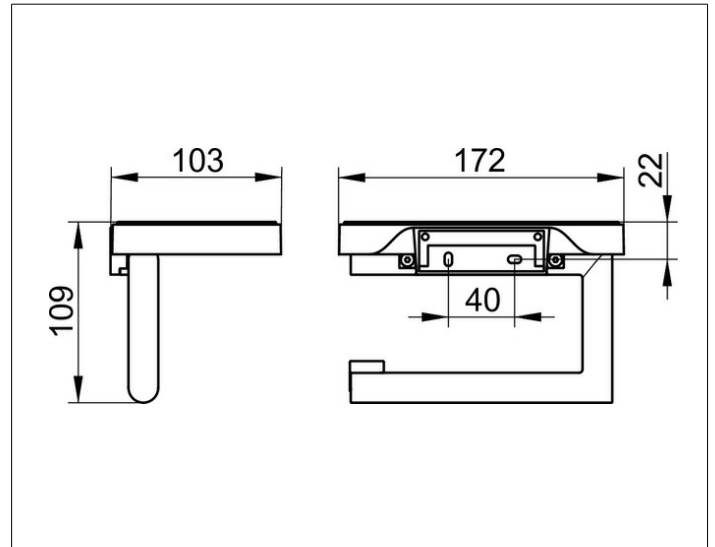

Collection REVA

12873379000 Toilet paper holder

PRODUCT

DRAWING

PRODUCT ATTRIBUTES

with shelf, open form
for 100/120 mm wide paper rolls

SURFACE

black matt

SPECIFICATIONS

KEUCO COLLECTION REVA - Toilet paper holder, with shelf -
12873379000

Powerful accents

Perfection in detail - The one that connects Combination of design and
function - For 100/120 mm wide paper rolls - With black glass shelf

Width / ø : 172 mm - Height: 109 mm - Dimension: 102 mm

Material: Metal/Glass

Surface: black matt

The product can be screwed or glued - Concealed fastening - Including
corrosion-free fastening material

Optional glue set

Glue set no. 8 with wall element - Art.no.glueset 4994370800

Articlenumber: 12873379000