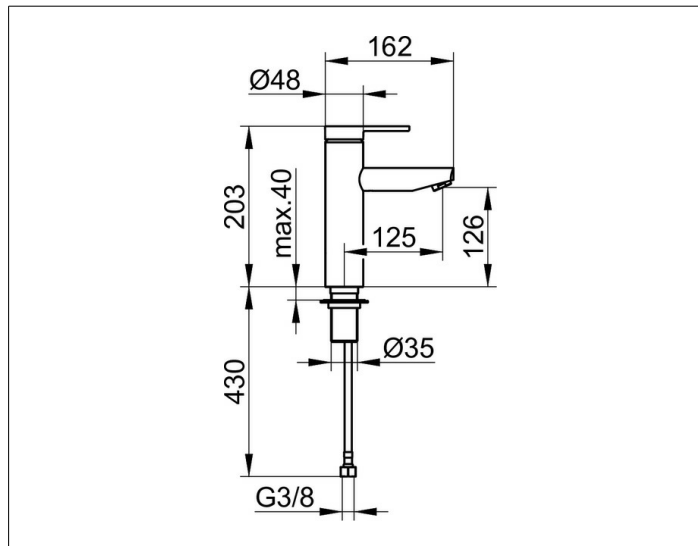

Plan blue

53902010102 Single lever basin mixer 130

PRODUCT

DRAWING

PRODUCT ATTRIBUTES

without pop-up waste
 single hole installation
 cartridge with ceramic discs
 temperature controlled
 M 24x1 aerator, adjustable +/- 8°
 restricted flow rate 6 l/min.
 2 pc. pressure hoses 570 mm G 3/8 inch

SURFACE

chrome-plated

SPECIFICATIONS

KEUCO PLAN BLUE single lever basin mixer, 53902010102
 chrome-plated single lever basin mixer, DN15, big type,
 in an aesthetic and classic design,
 for single hole installation, without pop- up waste,
 high-class cartridge with ceramic discs,
 temperature controlled,
 single hole installation with quick-mounting system for washbasins and tops
 with
 a maximal thickness of 40 mm
 aerator M 24 x 1, adjustable +/- 8°
 restricted flow rate 6 l/min,
 visible height 204 mm, height of the outlet 125 mm, projection 162 mm,
 base body diameter 48 mm, outlet diameter 28 mm,
 flexible pressure hoses 570 mm, G 3/8 inch