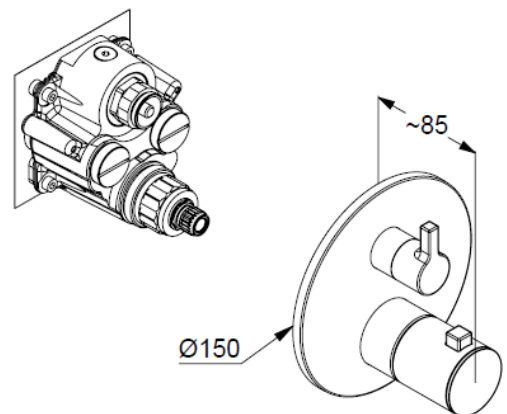

Technische Daten/ Technical Data

KLUDI NOVA FONTE

concealed thermostatic bath-shower mixer
trim set with functional unit
Style: Puristic

Ref.: 208103915

Finishes:

39 matt black

Product description

Manufacturer KLUDI GmbH & Co. KG

Typ: KLUDI NOVA FONTE

concealed thermostatic bath-shower mixer
trim set with functional unit

Ref.: 208103915

concealed thermostatic bath-shower mixer
trim set without pre-installation set
pre installation set KLUDI FLEXX.BOX Ref.: 88022
wall mounted
trim set with functional unit
with ceramic shut-off valve 90°/90°
temperature handle with hot water safety at 38°C
optional temperature limiter at 43°C included
flow rate bath at 3 bar 28 l/min.
flow rate shower at 3 bar 24 l/min.
with integrated back flow preventer

Produktabbildung/ Product picture

Maßzeichnung/ Dimensional drawing

Durchfluss/ Flow rate