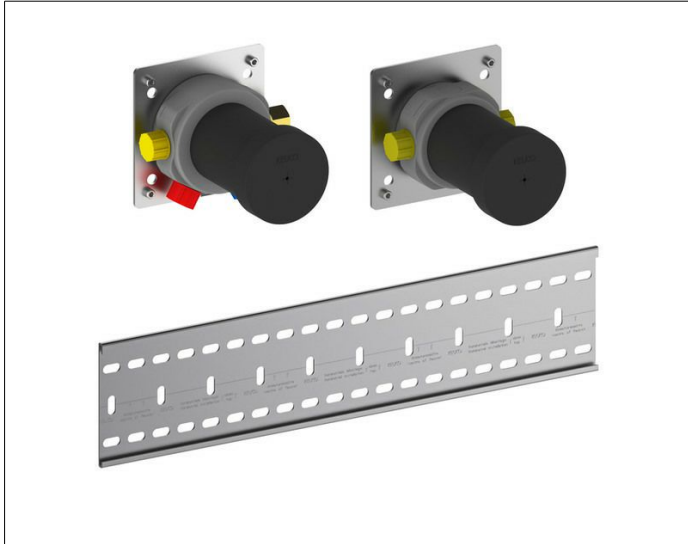

**Generic fittings**

**59951002170 2-way rough part set for single lever mixer**

**PRODUCT**

**DRAWING**

**PRODUCT ATTRIBUTES**

Rough part for recessed installation  
installation depth 80 - 110 mm

**DIMENSION**

2-Wege mit Schlauchanschluss