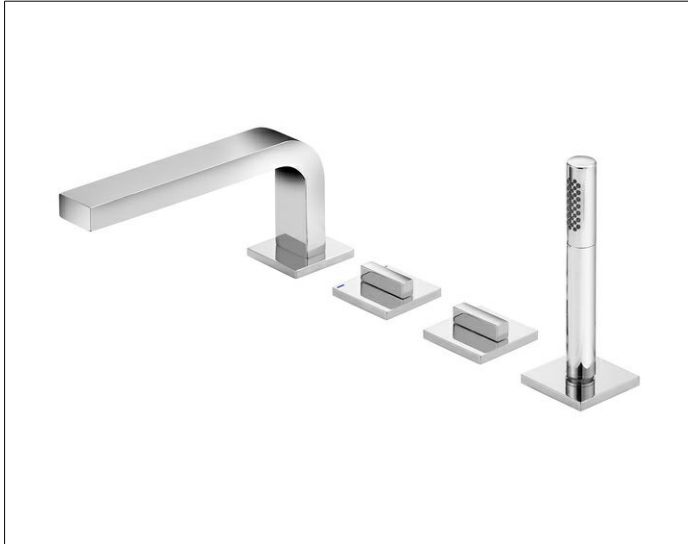

Edition 11

51130030200 Bath controls & hand-shower

**PRODUCT**

**DRAWING**

**PRODUCT ATTRIBUTES**

4-hole bath set, deck-mounted  
 aerator M 24x1  
 ceramic valves for temperature and volume control/diverter  
 concealable hand shower,  
 pressure hoses 600 mm thread size 1/2 x thread size 1/2 inch  
 with backflow preventer

**SURFACE**

brushed bronze

**DIMENSION**

Ausladung 220 mm