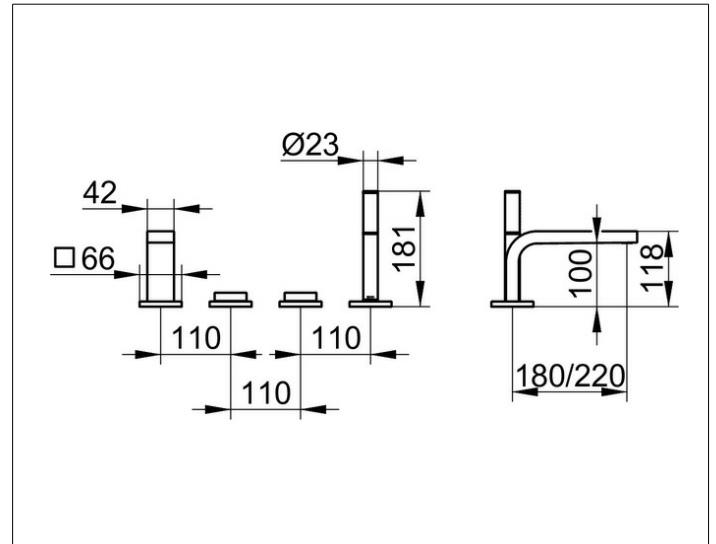

Edition 11

51130030200 Bath controls & hand-shower

**PRODUCT**

**DRAWING**

**PRODUCT ATTRIBUTES**

4-hole bath set, deck-mounted  
 aerator M 24x1  
 ceramic valves for temperature and volume control/diverter  
 concealable hand shower,  
 pressure hoses 600 mm thread size 1/2 x thread size 1/2 inch  
 with backflow preventer

**SURFACE**

brushed bronze

**DIMENSION**

Ausladung 220 mm