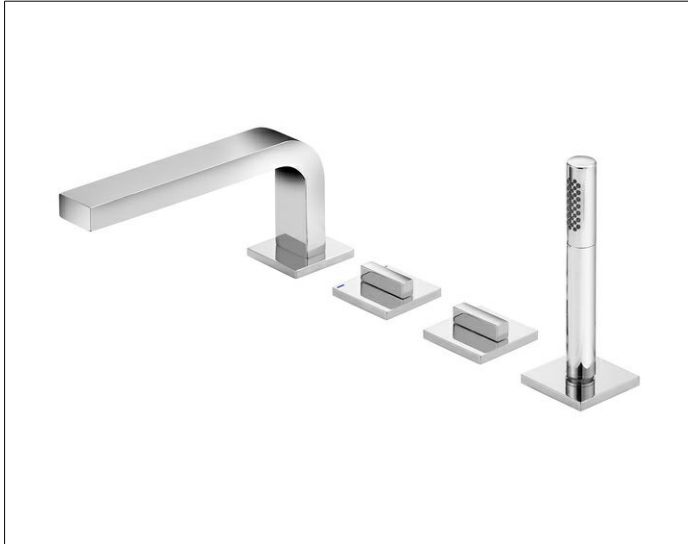

Edition 11

51130050200 Bath controls & hand-shower

PRODUCT

DRAWING

PRODUCT ATTRIBUTES

4-hole bath set, deck-mounted
 aerator M 24x1
 ceramic valves for temperature and volume control/diverter
 concealable hand shower,
 pressure hoses 600 mm thread size 1/2 x thread size 1/2 inch
 with backflow preventer

SURFACE

brushed nickel

DIMENSION

Ausladung 220 mm