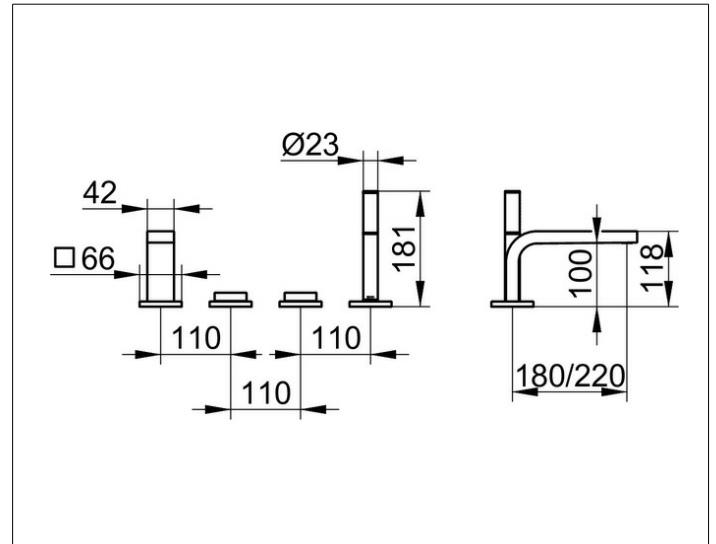

Edition 11

51130050200 Bath controls & hand-shower

PRODUCT

DRAWING

PRODUCT ATTRIBUTES

4-hole bath set, deck-mounted
 aerator M 24x1
 ceramic valves for temperature and volume control/diverter
 concealable hand shower,
 pressure hoses 600 mm thread size 1/2 x thread size 1/2 inch
 with backflow preventer

SURFACE

brushed nickel

DIMENSION

Ausladung 220 mm