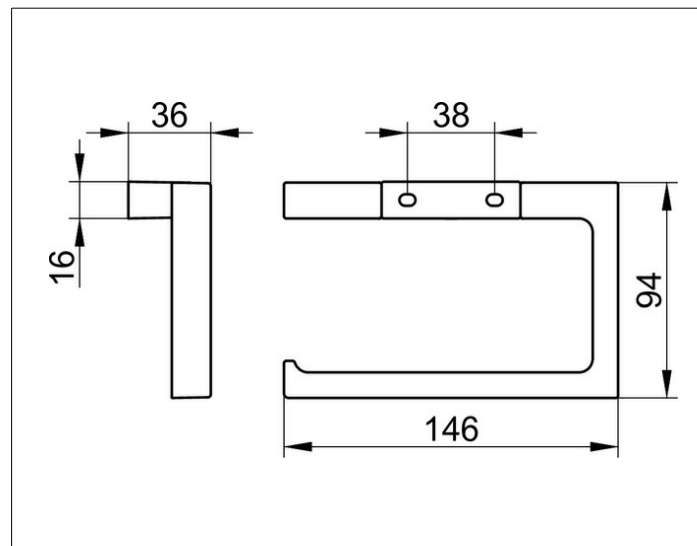

Edition 11

11162130000 Toilet paper holder

**PRODUCT**

**DRAWING**

**PRODUCT ATTRIBUTES**

open form  
for 100/120 mm wide paper rolls

**SURFACE**

brushed black chrome

**SPECIFICATIONS**

KEUCO EDITION 11 toilet paper holder 11162130000  
chromed toilet paper holder in a clear-cut design and geometric shapes,  
easy to clean, wall-mount  
open design  
for rolls up to 4-3/4"  
Width 5-3/4", height 3-11/16", overhang 1-7/16"  
delivery with corrosion resistant mounting hardware