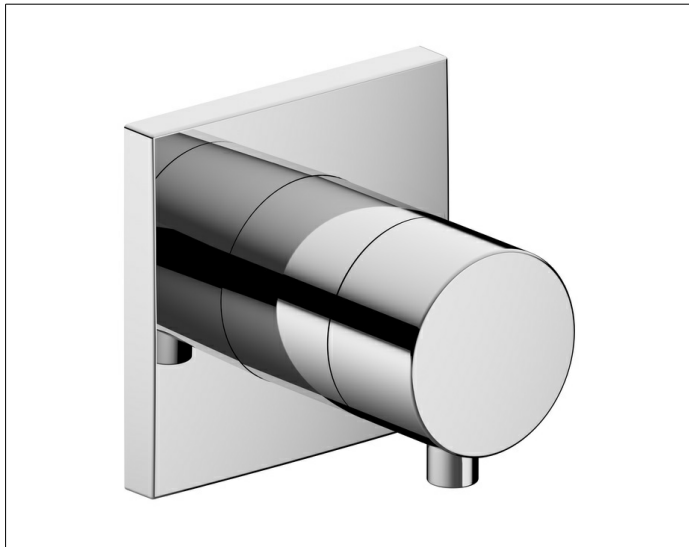

**IXMO**

**59548011002 3-way diverter valve DN 15**

**PRODUCT**

**DRAWING**

**PRODUCT ATTRIBUTES**

Set complete with:  
handle, casing, rosette (square) and diverter valve  
suitable for rough part no. 59548 000070

**SURFACE**

chrome-plated

**SPECIFICATIONS**

KEUCO IXMO 3-way diverter valve DN 15, 59548011002  
chrome-plated 3-way diverter valve, IXMO Comfort lever,  
freely positionable, with backflow preventer,  
installation depth 80 - 110 mm,  
with adjustment facilities whilst assembling,  
for handle and rosette, with square rosette,  
rosette 90 x 90 mm, 10 mm thick,  
total depth 80 mm,  
set complete with handle, sleeve, rosette (square)  
and diverter valve,  
suitable for rough part no. 59548000070