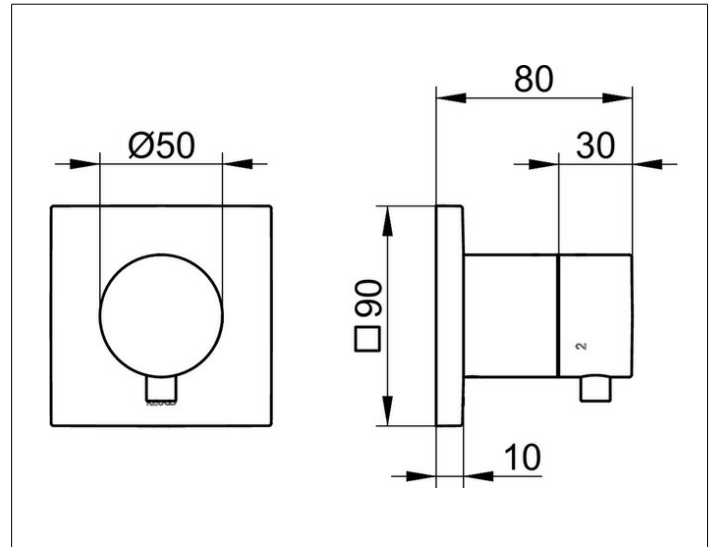

**IXMO**

**59548011002 3-way diverter valve DN 15**

**PRODUCT**

**DRAWING**

**PRODUCT ATTRIBUTES**

Set complete with:  
handle, casing, rosette (square) and diverter valve  
suitable for rough part no. 59548 000070

**SURFACE**

chrome-plated

**SPECIFICATIONS**

KEUCO IXMO 3-way diverter valve DN 15, 59548011002  
chrome-plated 3-way diverter valve, IXMO Comfort lever,  
freely positionable, with backflow preventer,  
installation depth 80 - 110 mm,  
with adjustment facilities whilst assembling,  
for handle and rosette, with square rosette,  
rosette 90 x 90 mm, 10 mm thick,  
total depth 80 mm,  
set complete with handle, sleeve, rosette (square)  
and diverter valve,  
suitable for rough part no. 59548000070