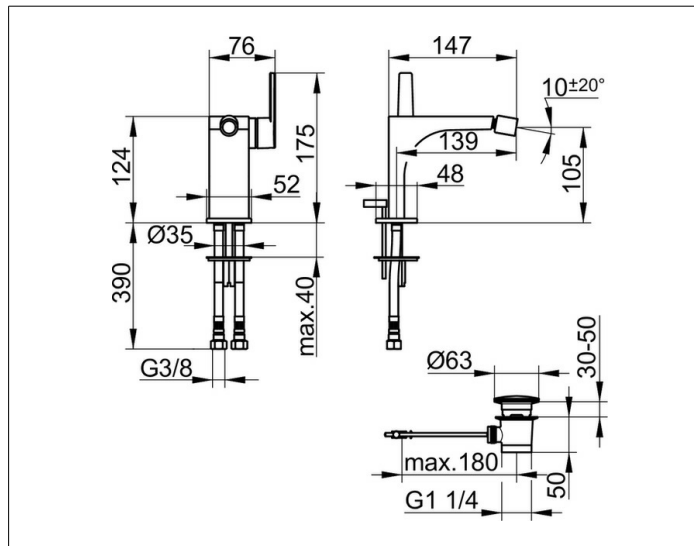

Edition 11

51109130000 Single lever bidet mixer

PRODUCT

DRAWING

PRODUCT ATTRIBUTES

with pop-up waste 1 1/4 inch
 single hole installation
 cartridge with ceramic discs
 Ball-joint aerator cache TT M 18,5x1
 pressure hoses 420 mm, G 3/8 inch
 flow rate reduced to 7,6 l/min.

SURFACE

brushed black chrome