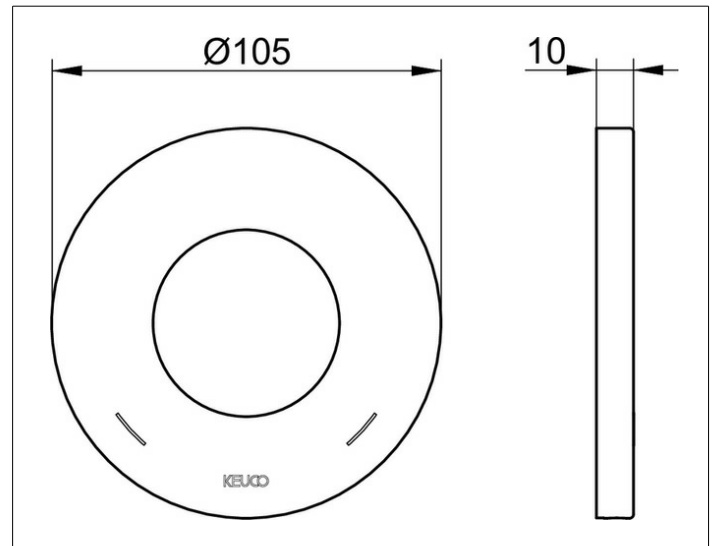

**IXMO**

59551010091 Decorative disc

**PRODUCT**

**DRAWING**

**PRODUCT ATTRIBUTES**

for single lever mixers,  
105 mm, round, brass,  
for installation between tiles and finish set

**SURFACE**

chrome-plated

**DIMENSION**

D: 105 mm