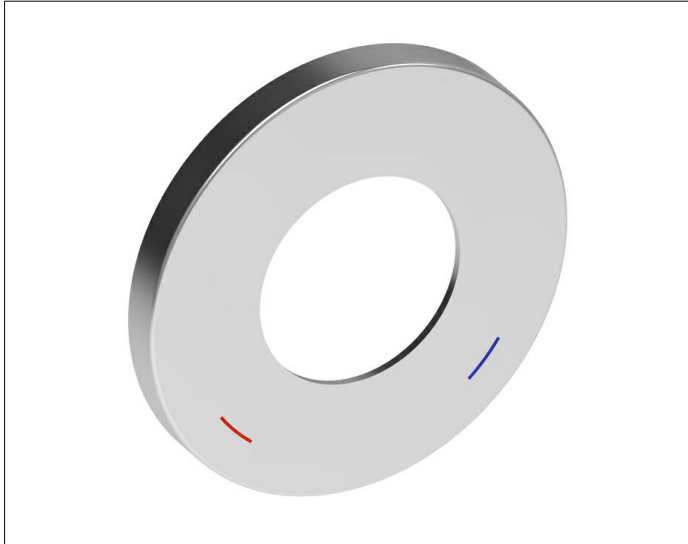

**IXMO**

59551010091 Decorative disc

**PRODUCT**

**DRAWING**

**PRODUCT ATTRIBUTES**

for single lever mixers,  
105 mm, round, brass,  
for installation between tiles and finish set

**SURFACE**

chrome-plated

**DIMENSION**

D: 105 mm