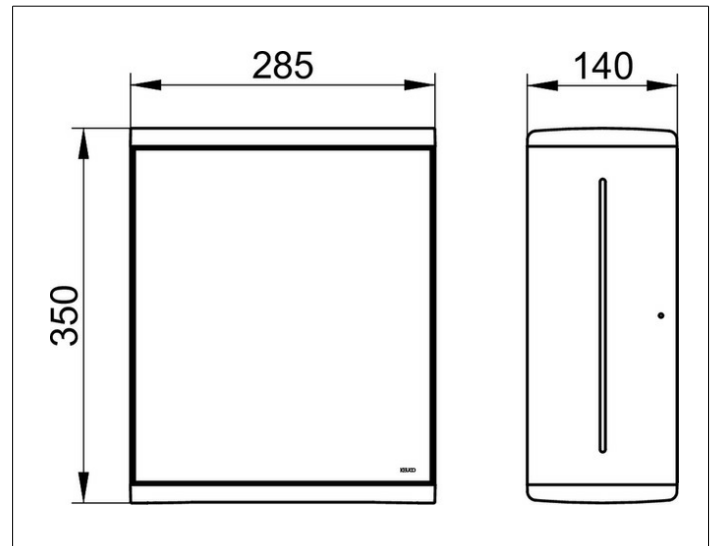

Collection Moll

12785010100 Paper towel dispenser

PRODUCT

DRAWING

PRODUCT ATTRIBUTES

with mirror door

SURFACE

aluminium silver anodized (E6 EV1)/white (RAL 9003)

SPECIFICATIONS

KEUCO COLLECTION MOLL paper towel dispenser 12785010100
 Paper towel dispenser aluminum silver anodized with a mirrored-glass swing door,
 Door hinge left, pivoting range approx. 280 mm, and max. 95°,
 Wall mounted, plastic lid and base, mat, white, RAL 9003
 Total depth with door opened 410 mm, for folded paper towels, length up to 250 mm,
 Width from 100 up to 120 mm, Height 350 mm, Width 285 mm
 Projection 140 mm
 The paper towel dispenser is fitted with 4 hidden fixing points incl. corrosion-free mounting material