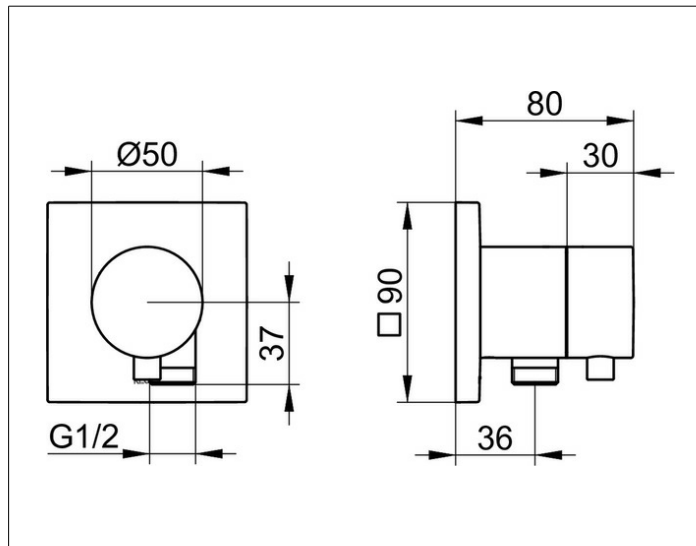

IXMO

59541371102 Stop valve with wall outlet for shower hose DN 15

PRODUCT

DRAWING

PRODUCT ATTRIBUTES

Set complete with:
 handle, casing, rosette (square) and stop cock,
 intrinsically safe against backflow,
 suitable for rough part no. 59541 000170

SURFACE

black matt

DIMENSION

IXMO Comfort, eckig