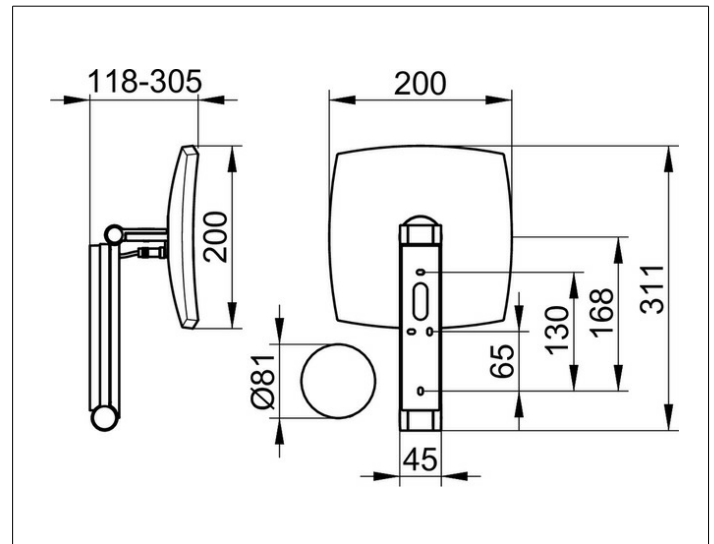

Cosmetic mirrors

17613019006 Cosmetic mirror

PRODUCT

DRAWING

PRODUCT ATTRIBUTES

illuminated, 5-stage adjustable light colour from 2700 kelvin (warm white) to 6500 kelvin (daylight), glass control panel, in-wall cable layout, on pivoted rail adjustable in three dimensions, one-sided mirror, magnification factor x 5

Operation:

Glass control panel with capacitive touch sensor and LED-display, DALI controlled

Power supply:

Mains connection via wall socket, 12 V in-wall adapter, input 220-240 V, standby consumption: < 0,5 watt

Illumination:

LED 7 watt (lifespan > 50.000 hours)

EEK: D , 7 kWh/1000h

SURFACE

chrome-plated

DIMENSION

2 Lichtfarben, o. Kabel, DALI