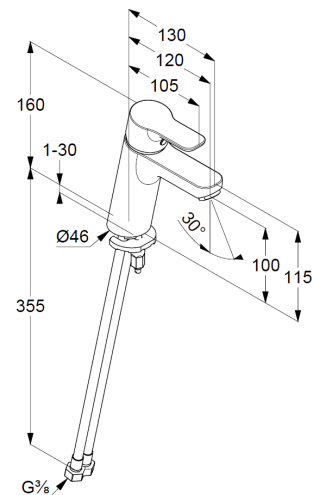

Technische Daten/ Technical Data

KLUDI PURE&EASY
single lever basin mixer 100
DN 15

Ref.:
371980565WR4

Finishes:
05 chrome

Product description
Manufacturer KLUDI GmbH & Co. KG
Typ: KLUDI PURE&EASY
single lever basin mixer 100
Ref.: 371980565WR4

basin mixer
single lever mixer
1-hole mounted
solid handle, metal
aerator M24 PCA
ceramic cartridge with hot water safety device
middle position cold water
flow rate at 3 bar 3,8 l/min.
flexible hoses G $\frac{3}{8}$ DVGW approved
rapid installation set

Produktabbildung/ Product picture

Maßzeichnung/ Dimensional drawing

Durchfluss/ Flow rate