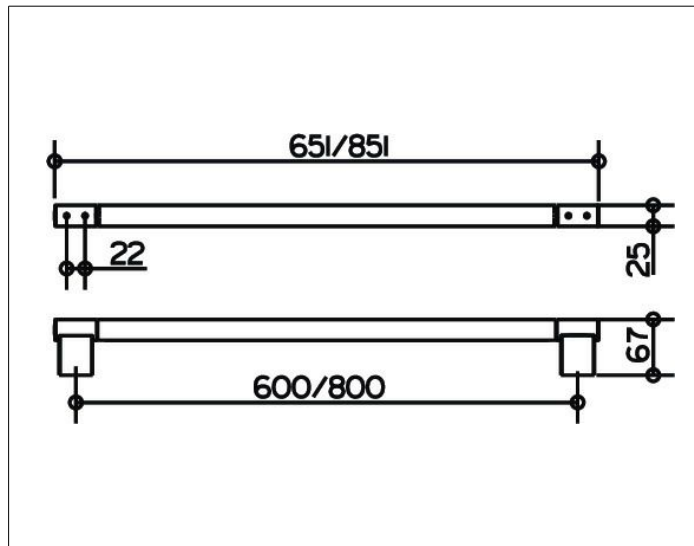

Plan

14901010800 Towel rail

PRODUCT

DRAWING

SURFACE

chrome-plated

DIMENSION

800 mm

SPECIFICATIONS

KEUCO PLAN towel rail 14901010800
 Chrome-plated towel rail, in a stylish yet functional design
 anti static, easy to clean
 Centre to centre 800 mm with overall width of 851 mm
 Depth 67 mm
 The towel rail is fitted with 4 hidden fixing points
 incl. corrosion-free mounting material