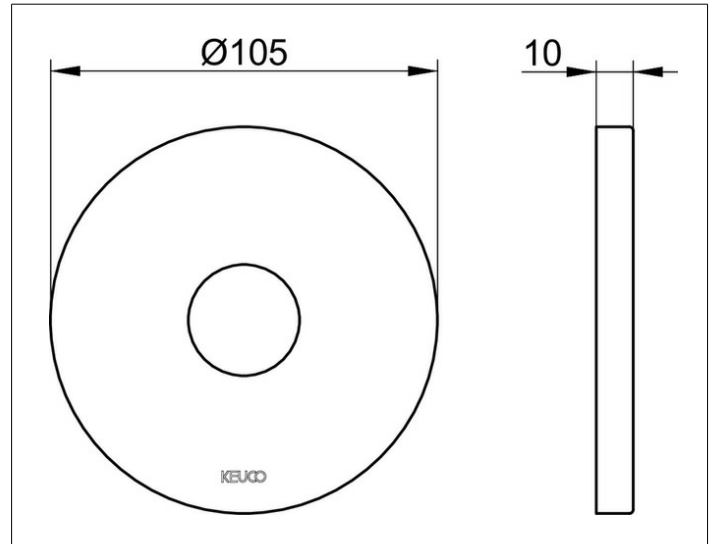

IXMO

59545130091 Decorative disc

PRODUCT

DRAWING

PRODUCT ATTRIBUTES

for bath filler/spout and wall outlet for shower hose,
105 mm, round, brass,
for installation between tiles and finish set

SURFACE

brushed black chrome

DIMENSION

D: 105 mm