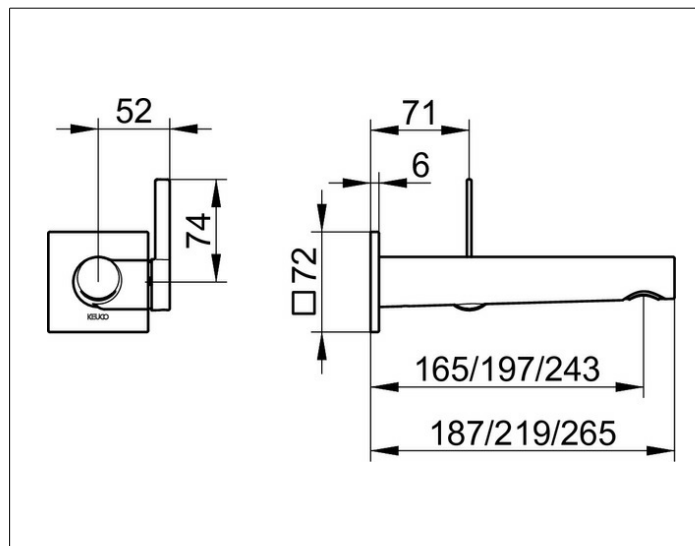

IXMO

59516012102 Single lever basin mixer

PRODUCT

DRAWING

PRODUCT ATTRIBUTES

concealed, DN 15, with square decorative disc,
mixing cartridge with ceramic sealing gaskets
aerator SLIM SSR M 24x1, adjustable,
flow rate limited to 7,6 l/min.
in combination with rough part 59916 000075

SURFACE

chrome-plated

DIMENSION

Ausladung 243 mm/IXMO Pure

SPECIFICATIONS

KEUCO IXMO Single lever basin mixer 59516012102
highgloss chrome-plated single lever basin mixer,
made of low-dezincification brass,
concealed, with square decorative disc,
high-quality cartridge with ceramic discs
metal actuator,
disc 72 x 72 mm, thickness 6 mm,
outlet diameter 36 mm,
rough part diameter 88 mm (incl. lever unit),
total projection 265 mm, water leakage at 245 mm,
aerator SLIM SSR M 24x1, flow angle adjustable +/-8°
flow rate limited to 7,6 l/min.

Note:

Suitable rough part 59916000075