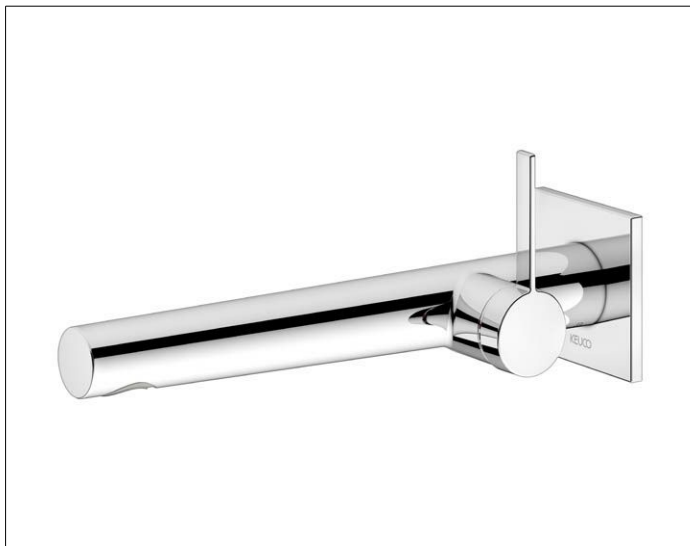

IXMO

59516012102 Single lever basin mixer

PRODUCT

DRAWING

PRODUCT ATTRIBUTES

concealed, DN 15, with square decorative disc,
mixing cartridge with ceramic sealing gaskets
aerator SLIM SSR M 24x1, adjustable,
flow rate limited to 7,6 l/min.
in combination with rough part 59916 000075

SURFACE

chrome-plated

DIMENSION

Ausladung 243 mm/IXMO Pure

SPECIFICATIONS

KEUCO IXMO Single lever basin mixer 59516012102
highgloss chrome-plated single lever basin mixer,
made of low-dezincification brass,
concealed, with square decorative disc,
high-quality cartridge with ceramic discs
metal actuator,
disc 72 x 72 mm, thickness 6 mm,
outlet diameter 36 mm,
rough part diameter 88 mm (incl. lever unit),
total projection 265 mm, water leakage at 245 mm,
aerator SLIM SSR M 24x1, flow angle adjustable +/-8°
flow rate limited to 7,6 l/min.

Note:

Suitable rough part 59916000075