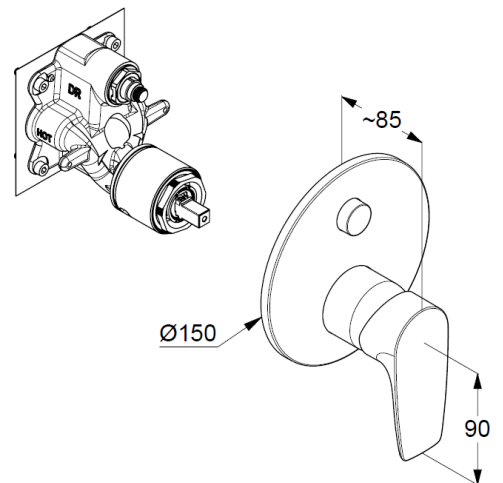

Maßzeichnung/ Dimensional drawing