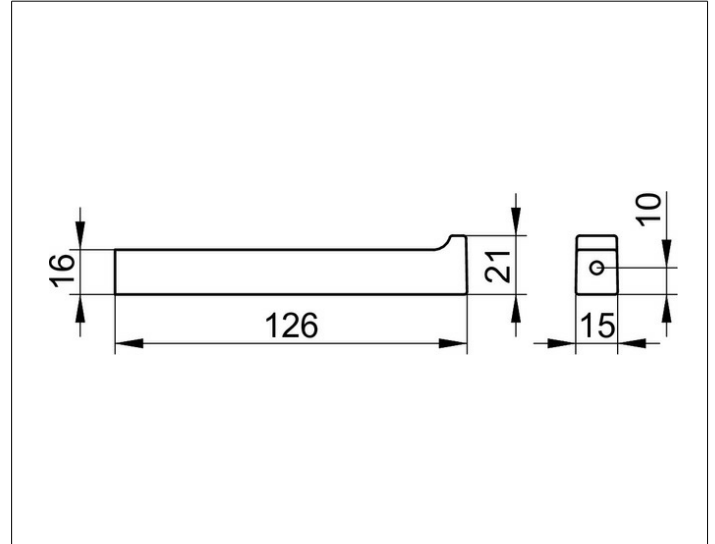

Edition 11

11163050000 Spare paper holder

PRODUCT

DRAWING

SURFACE

brushed nickel

SPECIFICATIONS

KEUCO EDITION 11 spare toilet paper roll holder 11163050000
brushed nickel replacement toilet paper roll holder in clear-cut design and
geometric shapes, easy to
clean,
Height 13/16", width 9/16", 5" projection
delivery with corrosion resistant mounting hardware