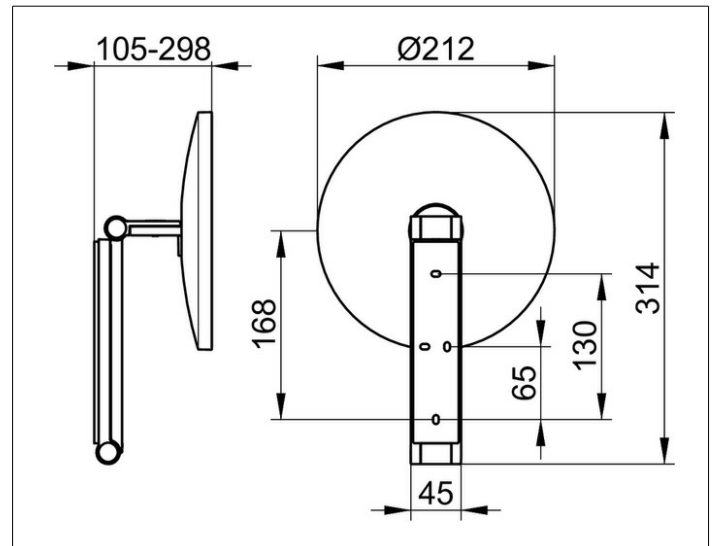

Cosmetic mirrors

17612030000 Cosmetic mirror

PRODUCT

DRAWING

PRODUCT ATTRIBUTES

non illuminated,
on pivoted rail adjustable in three dimensions,
one-sided mirror, magnification factor x 5

SURFACE

brushed bronze

SPECIFICATIONS

KEUCO iLook_move cosmetic mirror, 17612030000
high quality cosmetic mirror, round,
brushed bronze, non illuminated,
on pivoted rail,
surface wall-mounted with 4 fixing points
for an optimal load distribution
adjustable in three dimensions, one-sided mirror, concave
magnification factor x 5,
Height wall mounting 7-1/8", Width ca. 1-3/4",
max. Height ca. 19-11/16", External diameter 8-3/8",
max. depth ca. 11-3/4",