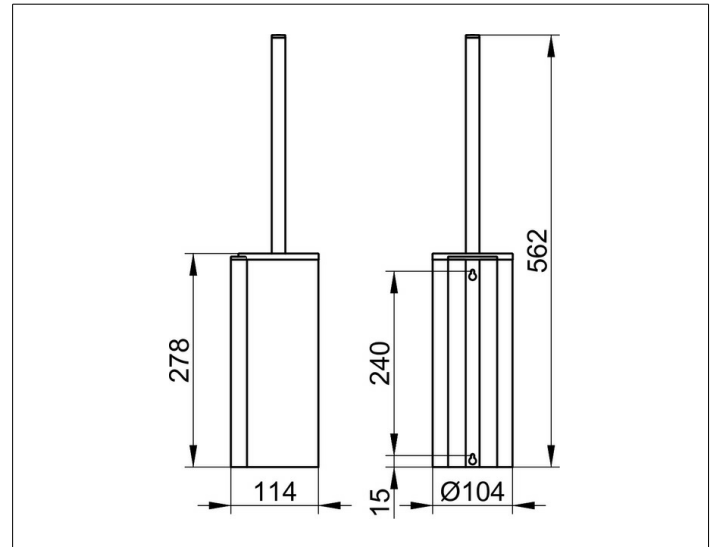

Plan Care

34964010100 Toilet brush set

PRODUCT

DRAWING

PRODUCT ATTRIBUTES

complete with synthetic insert, brush with extended handle and spare brush head

SURFACE

chrome-plated

SPECIFICATIONS

KEUCO PLAN Toilet brush set 34964010100
 chrome-plated toilet brush set in esthetic, practical design
 complete with synthetic insert, brush with extended handle and spare brush head
 height 278mm (height includes brush 563 mm)
 diameter 104mm
 projection/overhang 114 mm
 the toilet brush set will be discretely mounted with 2 wall brackets
 incl. corrosion-free mounting material