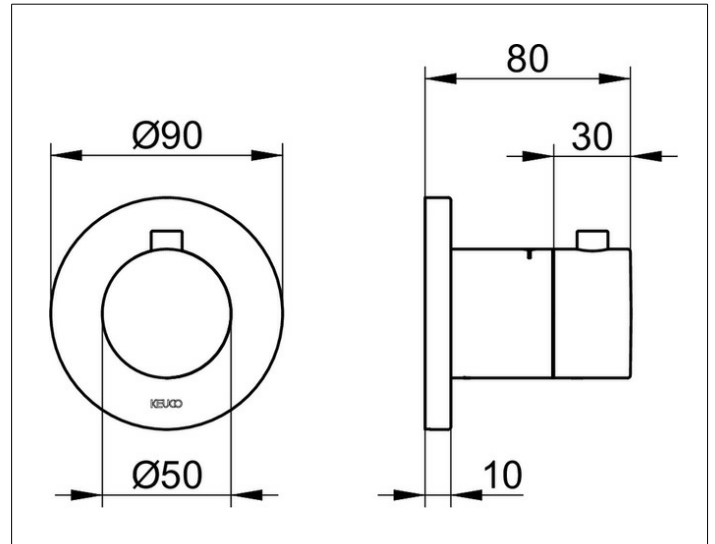

IXMO

59553010001 Thermostatic mixer DN 15

PRODUCT

DRAWING

PRODUCT ATTRIBUTES

Set complete with:
handle, sleeve and rosette (round)
suitable for rough part no. 59553 000070

SURFACE

chrome-plated

SPECIFICATIONS

KEUCO IXMO thermostat battery DN15, 59553010001
chrome-plated single thermostat battery
for shower and bath,
made of low-dezincifying brass,
for recessed installation,
with round rosette, freely positionable,
installation depth 80 - 110 mm,
built in device for interchanged waterways,
high-quality temperature control unit,
safety cut-off at 38°,
Set complete with:
handle, sleeve, rosette (round),
rosette diameter 90 mm,
10 mm thick, total depth 80 mm,
suitable for rough part no. 59553000070