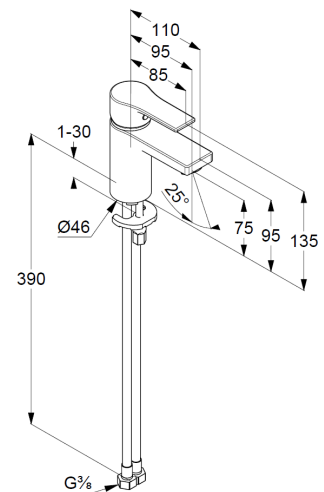

## Technische Daten/ Technical Data

KLUDI ZENTA SL  
single lever basin mixer 75  
DN 15

Ref.:  
483890565WR4

Finishes:  
05 chrome

Product description  
Manufacturer KLUDI GmbH & Co. KG  
Typ: KLUDI ZENTA SL  
single lever basin mixer 75  
Ref.: 483890565WR4

basin mixer  
single lever mixer  
1-hole mounted  
solid handle, metal  
aerator M24 PCA  
ceramic cartridge with hot water safety device  
middle position cold water  
flow rate at 3 bar 3,8 l/min.  
flexible hoses G $\frac{3}{8}$  DVGW approved  
rapid installation set

### Produktabbildung/ Product picture

### Maßzeichnung/ Dimensional drawing