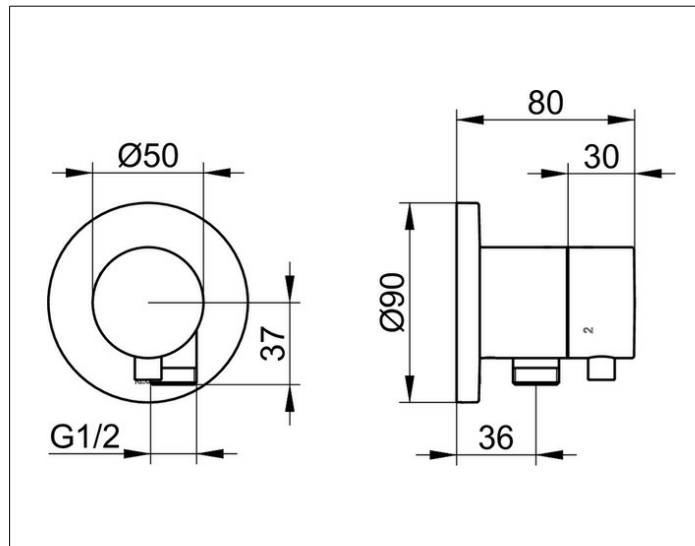

IXMO

59548371101 3-way diverter valve with wall outlet for shower hose DN 15

PRODUCT

DRAWING

PRODUCT ATTRIBUTES

Set complete with:
 handle, casing, rosette (round) and diverter valve,
 intrinsically safe against backflow,
 suitable for rough part no. 59548 000170

SURFACE

black matt

DIMENSION

IXMO Comfort, rund