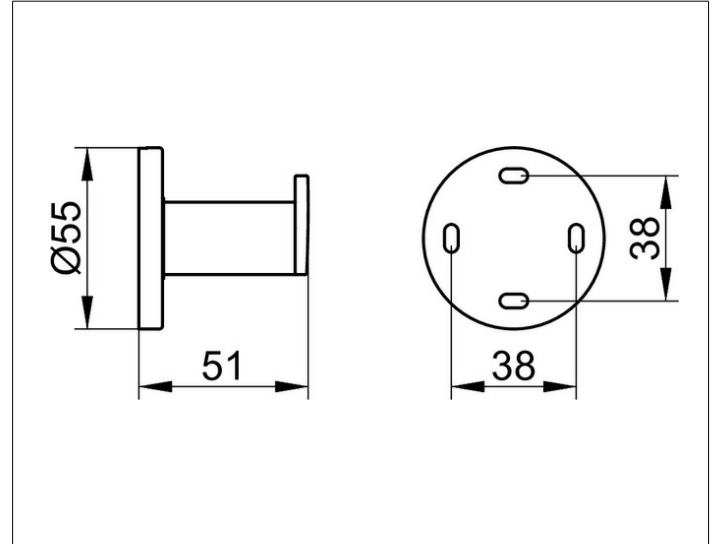

Plan
14914070000 Towel hook

PRODUCT

DRAWING

SURFACE

stainless steel

DIMENSION

52 mm

SPECIFICATIONS

KEUCO PLAN towel hook 14914070000
 Stainless steel towel hook
 In a stylish yet functional design
 Easy to clean
 With round rosette, Ø 55 mm, depth 51 mm
 The towel hook is fitted with 2 hidden fixing points
 incl. corrosion-free mounting material