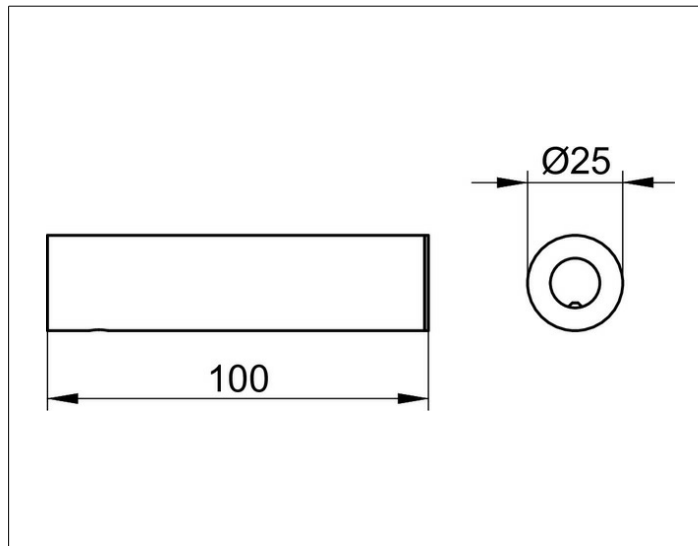

Collection REVA

1286301000 Spare paper holder

PRODUCT

DRAWING

SURFACE

chrome-plated

SPECIFICATIONS

KEUCO COLLECTION REVA - Spare paper holder - 1286301000

The perfect fit - The practical little helpers.

Perfection in detail - The one that connects Combination of design and function - For 100/120 mm wide paper rolls

Width / ϕ : 25 mm - Height: 25 mm - Dimension: 100 mm

Material: Metal

Surface: chrome

The product can be screwed or glued - Concealed fastening - Including corrosion-free fastening material

Optional glue set

Glue set no. 10 with rosette - Art.no.glueset 4994001001