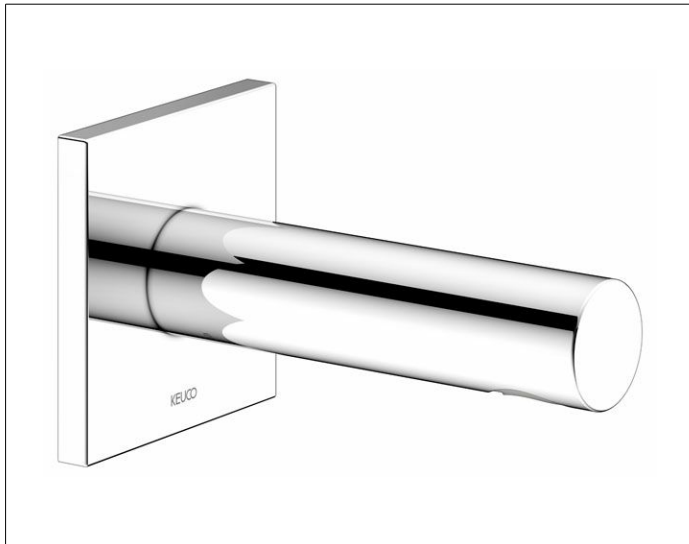

**IXMO**

**59545010002 Bath filler/spout DN 15**

**PRODUCT**

**DRAWING**

**PRODUCT ATTRIBUTES**

with square rosette,  
suitable for all concealed fittings

**SURFACE**

chrome-plated

**DIMENSION**

Ausladung 130 mm

**SPECIFICATIONS**

KEUCO IXMO bath filler DN 15, 59545010002,  
chrome-plated bath filler, DN15,  
timeless design,  
suitable for all concealed fittings,  
square rosette, 90 x 90 mm,  
total depth 152 mm, water flow at 130 mm,  
water connection G 1/2inch, diameter 35mm,  
suitable for rough part 59547000170  
in combination with mounting rail 5957000001-3