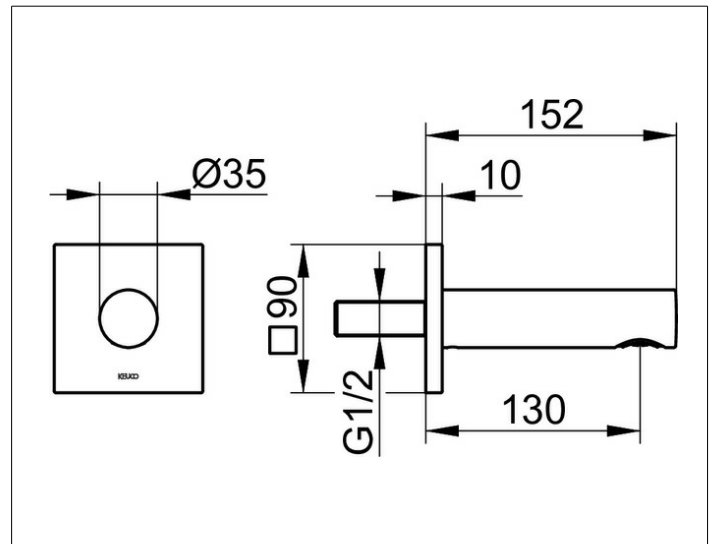

**IXMO**

**59545010002 Bath filler/spout DN 15**

**PRODUCT**

**DRAWING**

**PRODUCT ATTRIBUTES**

with square rosette,  
suitable for all concealed fittings

**SURFACE**

chrome-plated

**DIMENSION**

Ausladung 130 mm

**SPECIFICATIONS**

KEUCO IXMO bath filler DN 15, 59545010002,  
chrome-plated bath filler, DN15,  
timeless design,  
suitable for all concealed fittings,  
square rosette, 90 x 90 mm,  
total depth 152 mm, water flow at 130 mm,  
water connection G 1/2inch, diameter 35mm,  
suitable for rough part 59547000170  
in combination with mounting rail 5957000001-3