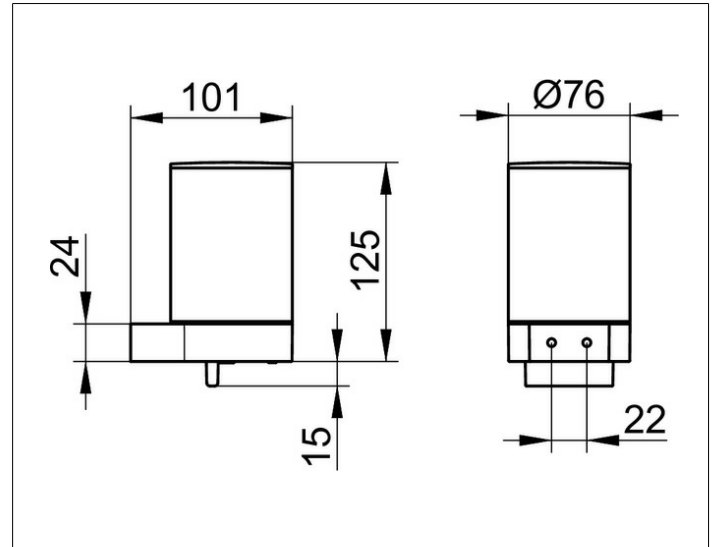

Plan
14951170000 Lotion dispenser

PRODUCT

DRAWING

PRODUCT ATTRIBUTES

complete with holder and pump,
 for liquid soap
 Capacity: approx. 280 ml
 Dosage: approx. 0,5ml/stroke

SURFACE

aluminium finish

NOTE

SPECIFICATIONS

KEUCO PLAN Lotion dispenser 14951170000
 complete with holder in and pump,
 Holder in aluminum look with lotion dispenser for liquid soap,
 in an aesthetic, functional design, easy to clean,
 complete with holder and metal cup, aluminum look
 Capacity approx. 280 ml, Dosage approx.0,5 ml/Hub,
 height 140 mm, diameter 76 mm, projection 101 mm,
 the lotion dispenser is mounted concealed,
 delivery incl. corrosion-free fastening material