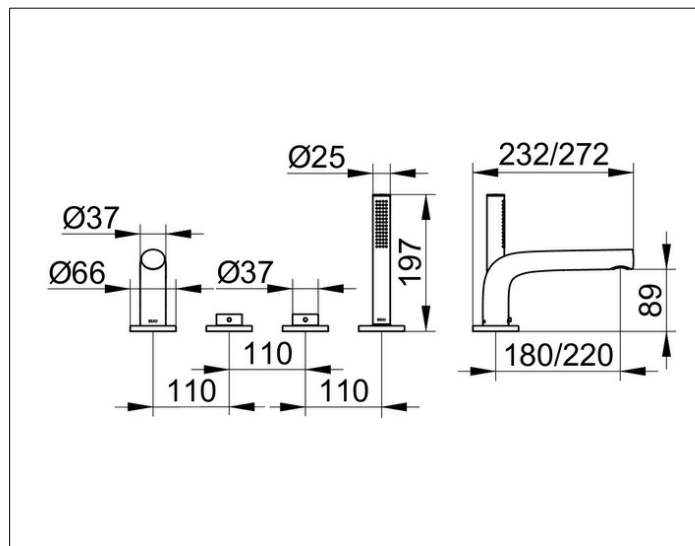

Edition 400

51530010200 Bath controls & hand-shower

**PRODUCT**

**DRAWING**

**PRODUCT ATTRIBUTES**

4-hole bath set, deck-mounted  
 aerator SLIM SSR M 24x1, adjustable,  
 ceramic valves for temperature and volume control/diverter,  
 concealable hand shower with 1500 mm hose,  
 pressure hoses 600 mm thread size M 12x1 x G 1/2 inch  
 with backflow preventer

**SURFACE**

chrome-plated

**DIMENSION**

Ausladung 220 mm

**SPECIFICATIONS**

KEUCO Edition bath controls & hand shower, 51530010200  
 chrome-plated bath controls & hand shower,  
 sculptural design,  
 4-hole bath set, deck-mounted  
 flow rate class BB, aerator SLIM SSR M 24x1,  
 adjustable +/-6°,  
 ceramic valve for temperature control  
 and valve for volume control,  
 concealable hand shower with 1500 mm hose,  
 width 396 mm, height 118 mm, total depth 272 mm,  
 water flow at 220 mm,  
 pressure hoses M 12x1 x G 1/2 x 600 mm,  
 with backflow preventer,

Note:

Suitable mounting rack Art.-No. 51130000070