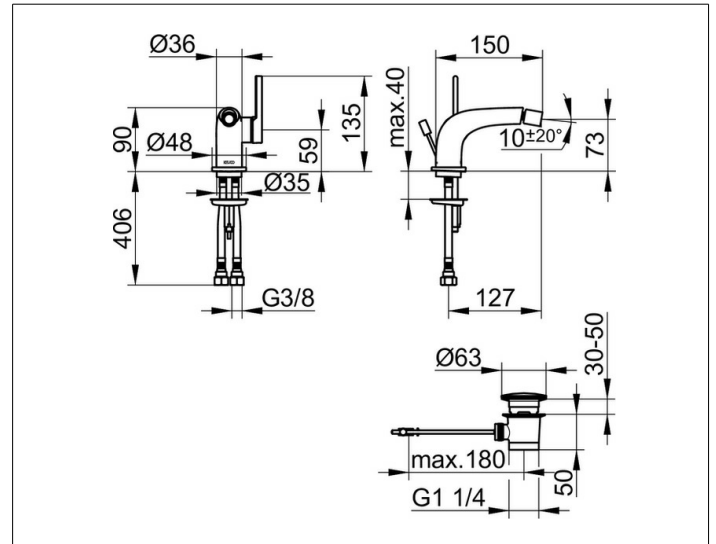

Edition 400

51509050000 Single lever bidet mixer

PRODUCT

DRAWING

PRODUCT ATTRIBUTES

with pop-up waste 1 1/4 inch
 single hole installation
 cartridge with ceramic discs
 Ball-joint aerator cache TJ M 18,5x1
 pressure hoses 435 mm, G 3/8 inch
 flow rate reduced to 7,6 l/min.

SURFACE

brushed nickel