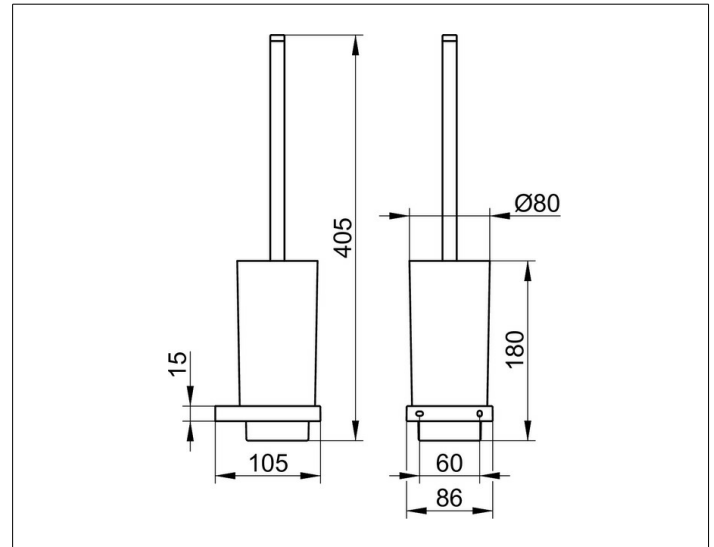

Edition 11

11164039000 Toilet brush set

PRODUCT

DRAWING

PRODUCT ATTRIBUTES

complete with crystal glass insert matt, brush and spare brush head

SURFACE

brushed bronze

SPECIFICATIONS

KEUCO EDITION 11 Toilet brushes 11164039000
 brushed bronze toilet brush set in clear-cut design and geometric shapes.
 Wall model, complete with frosted crystal glass insert and brush with handle and brush head replacement
 removable frosted crystal used for easy cleaning
 Height 7-1/16" (height includes brush 15-15/16"), diameter 3-1/8", 4-1/8"
 The toilet brush set has 2 mounting points
 delivery with corrosion resistant mounting hardware