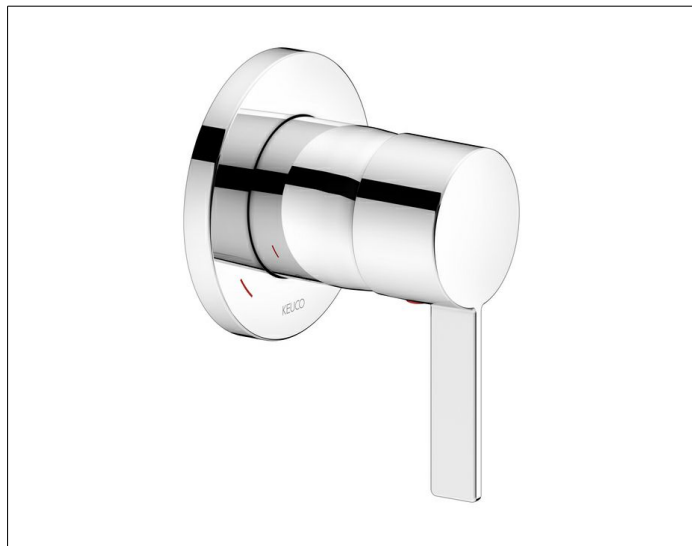

IXMO

59551019501 Single lever mixer DN 15

PRODUCT

DRAWING

PRODUCT ATTRIBUTES

Mixing cartridge with ceramic sealing gaskets
 temperature controlled
 set complete with:
 handle, sleeve, rosette (round) and installation unit,
 suitable for rough part no. 59551 000070

SURFACE

chrome-plated

SPECIFICATIONS

KEUCO IXMO single lever mixer DN15, 59551019501
 chrome-plated single lever mixer for shower and bath,
 made of low-dezincifying brass, for recessed installation,
 with round rosette, freely positionable,
 installation depth 80 - 110 mm,
 sound-insulated enclosure,
 high-quality mixing cartridge with ceramic sealing gaskets,
 temperature controlled,
 Set complete with:
 handle, sleeve, rosette (round) and installation unit,
 total height with lever 130 mm, rosette diameter 90 mm,
 10 mm thick, total depth 80 mm,
 suitable for rough part no. 59551000070