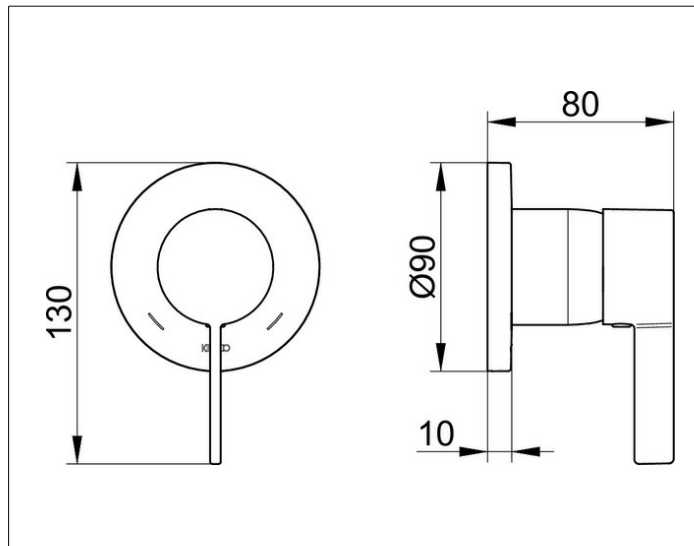

IXMO

59551019501 Single lever mixer DN 15

PRODUCT

DRAWING

PRODUCT ATTRIBUTES

Mixing cartridge with ceramic sealing gaskets
 temperature controlled
 set complete with:
 handle, sleeve, rosette (round) and installation unit,
 suitable for rough part no. 59551 000070

SURFACE

chrome-plated

SPECIFICATIONS

KEUCO IXMO single lever mixer DN15, 59551019501
 chrome-plated single lever mixer for shower and bath,
 made of low-dezincifying brass, for recessed installation,
 with round rosette, freely positionable,
 installation depth 80 - 110 mm,
 sound-insulated enclosure,
 high-quality mixing cartridge with ceramic sealing gaskets,
 temperature controlled,
 Set complete with:
 handle, sleeve, rosette (round) and installation unit,
 total height with lever 130 mm, rosette diameter 90 mm,
 10 mm thick, total depth 80 mm,
 suitable for rough part no. 59551000070