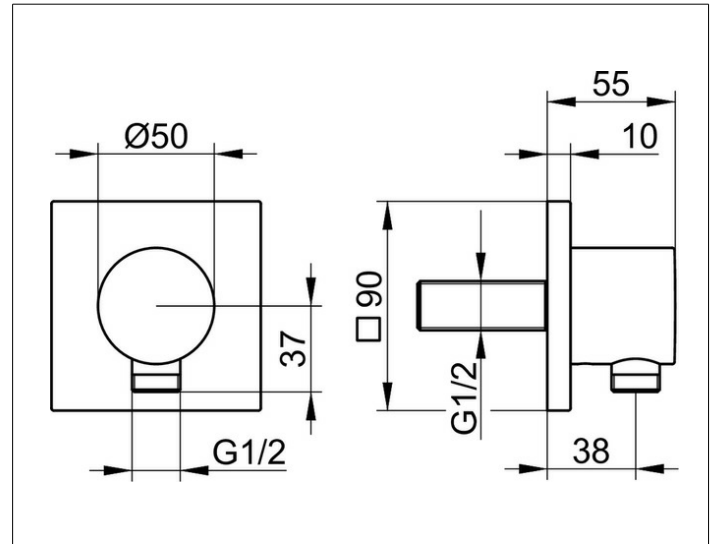

IXMO

59547050002 Wall outlet for shower hose DN 15

PRODUCT

DRAWING

PRODUCT ATTRIBUTES

with square decorative disc
intrinsically safe against backflow

SURFACE

brushed nickel