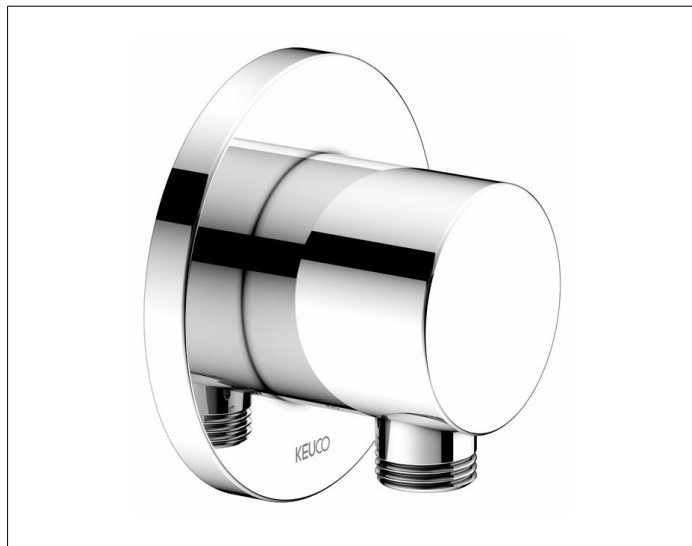

IXMO

59547010001 Wall outlet for shower hose DN 15

PRODUCT

DRAWING

PRODUCT ATTRIBUTES

with round decorative disc,
inherently safe against backflow

SURFACE

chrome-plated

SPECIFICATIONS

KEUCO IXMO wall outlet for shower hose DN15, 59547010001
chrome-plated wall outlet for shower hose
with round rosette, freely positionable,
with backflow preventer,
rosette diameter 90 mm, 10 mm thick,
hose connection G 1/2 inch, total depth 55 mm