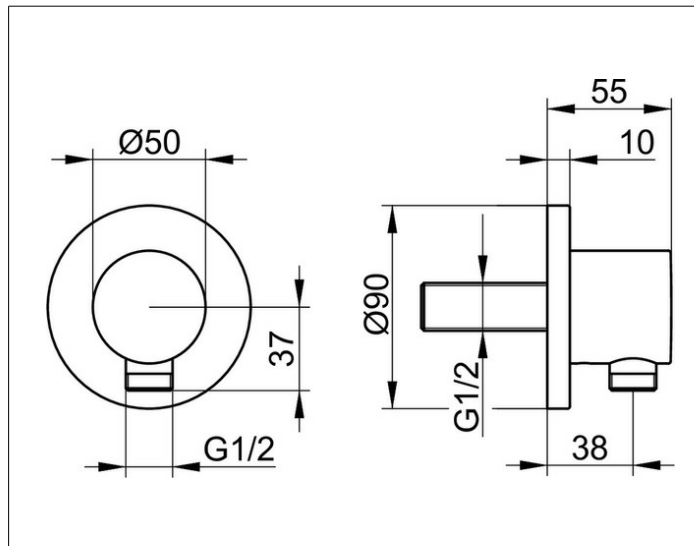

IXMO

59547010001 Wall outlet for shower hose DN 15

PRODUCT

DRAWING

PRODUCT ATTRIBUTES

with round decorative disc,
inherently safe against backflow

SURFACE

chrome-plated

SPECIFICATIONS

KEUCO IXMO wall outlet for shower hose DN15, 59547010001
chrome-plated wall outlet for shower hose
with round rosette, freely positionable,
with backflow preventer,
rosette diameter 90 mm, 10 mm thick,
hose connection G 1/2 inch, total depth 55 mm