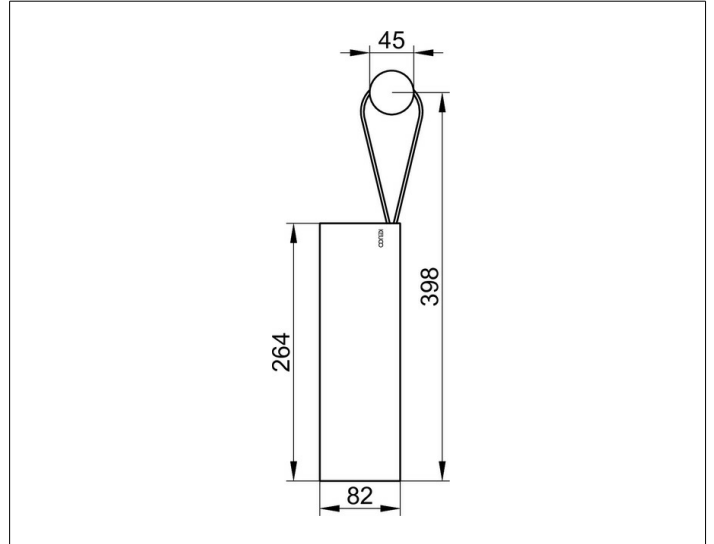

**Generic items**

**04959370000 Glass wiper**

**PRODUCT**

**DRAWING**

**PRODUCT ATTRIBUTES**

with stickable wall bracket

2 parts, consisting of:

- adhesive wall mount

- Glass wiper

Material: silicone

**SURFACE**

black (RAL 9011)