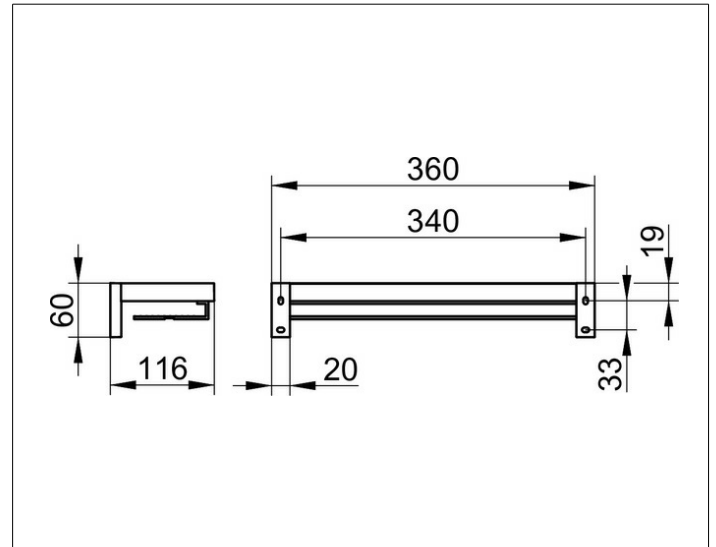

Edition 90 Square
1915801000 Shower shelf

PRODUCT

DRAWING

SURFACE

chrome-plated/aluminium

SPECIFICATIONS

KEUCO EDITION 90 SQUARE - Shower shelf - 1915801000
 Accessories for the modern bathroom design
 Filigree design - The square - a strong form - Refines the bathroom

Width / \varnothing : 360 mm - Height: 60 mm - Dimension: 116 mm
 Axis
 dimension: 340 mm
 Material: Metal
 Surface: chrome/aluminium

The product is screwed on - Concealed fastening - Including corrosion-free fastening material

Articlenumber: 1915801000