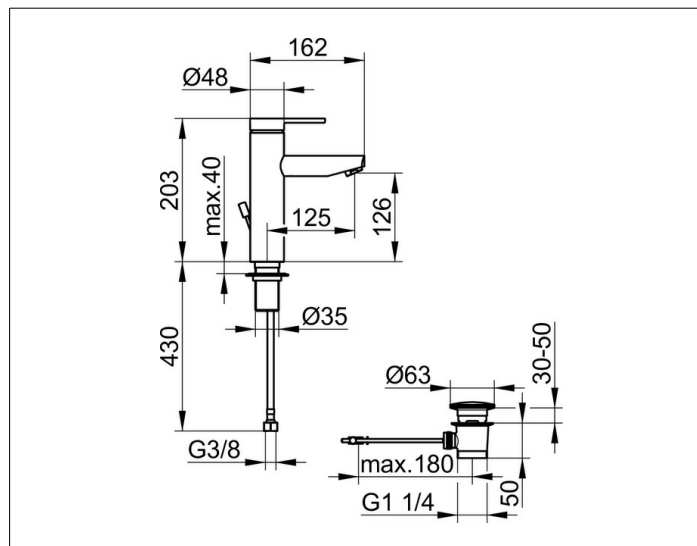

Plan blue

53902170002 Single lever basin mixer 130

PRODUCT

DRAWING

PRODUCT ATTRIBUTES

with pop-up waste 1 1/4 inch
 single hole installation
 cartridge with ceramic discs
 temperature controlled
 M 24x1 aerator, adjustable +/- 8°
 restricted flow rate 6 l/min.
 2 pc. pressure hoses 570 mm G 3/8 inch

SURFACE

aluminium finish

SPECIFICATIONS

KEUCO PLAN BLUE Single lever basin mixer 130, 53902170002
 Single lever basin mixer, aluminium-finish,
 in an aesthetic, functional design,
 basin mounted, with pop-up waste
 high-quality cartridge with ceramic discs and temperature controlled
 restricted flow rate 6 l/min.,
 metal actuator,
 single hole installation with quick assembly system
 for washbasins or vanity tops with a maximum thickness of 40 mm,
 M 24x1 aerator, flow angle adjustable +/- 8°,
 Height 204 mm, outlet height 125 mm, projection 162 mm,
 rough part diameter 48 mm, outlet diameter 28 mm
 water connection with flexible pressure hoses
 length 570 mm, thread diameter G 3/8 inch,
 connecting tube length 350 mm,
 with pop-up waste
 G 1 1/4 inch connection thread,
 length of the pop-up waste 400 mm,
 cover plug diameter 63 mm