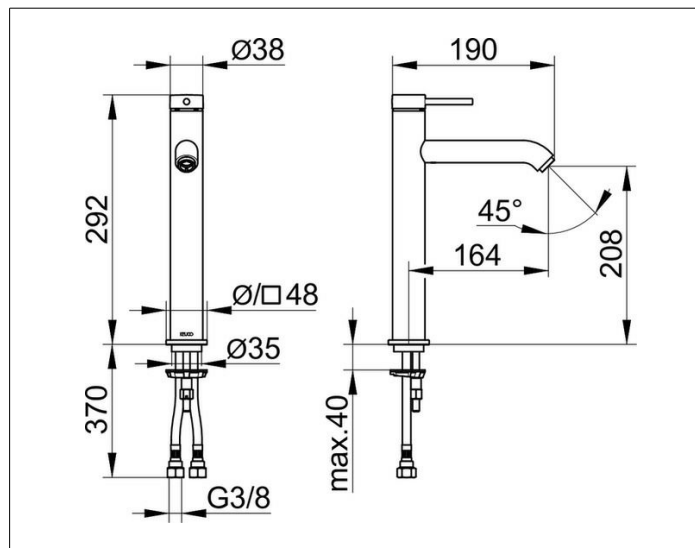

IXMO

59510372100 Single lever basin mixer 210

PRODUCT

DRAWING

PRODUCT ATTRIBUTES

without pop-up waste,
mit runder Rosette,
single hole installation,
cartridge with ceramic discs,
aerator M 20x1, pressure hoses 570 mm, G 3/8 inch
flow rate reduced to 7,0 l/min.

SURFACE

black matt

DIMENSION

IXMO Soft, Rosette rund

SPECIFICATIONS

KEUCO, IXMO, Single lever basin mixer 210, 59510372100, Single lever basin mixer in black matt surface in IXMO SOFT design, without pop-up waste, Unique technology, multifunctional minimalism: With IXMO, functions are intelligently combined, Design: round, surface mounting, material: low-dezincification brass, black matt, total height: 291mm, height to bottom edge of aerator: 207mm, width: 48mm, projection: 197mm, rosette size: Ø 48mm, round rosette is included in delivery, square rosette measuring 48 x 48mm is optionally available (article no.: 59599370202) single hole installation with quick installation system for wash basins, cartridge: high quality cartridge with ceramic discs, single lever mixer, water connection with flexible pressure hoses, length 570mm, thread diameter G 3/8 inch, integrated aerator M20x1, restricted flow rate 7,0 l/min